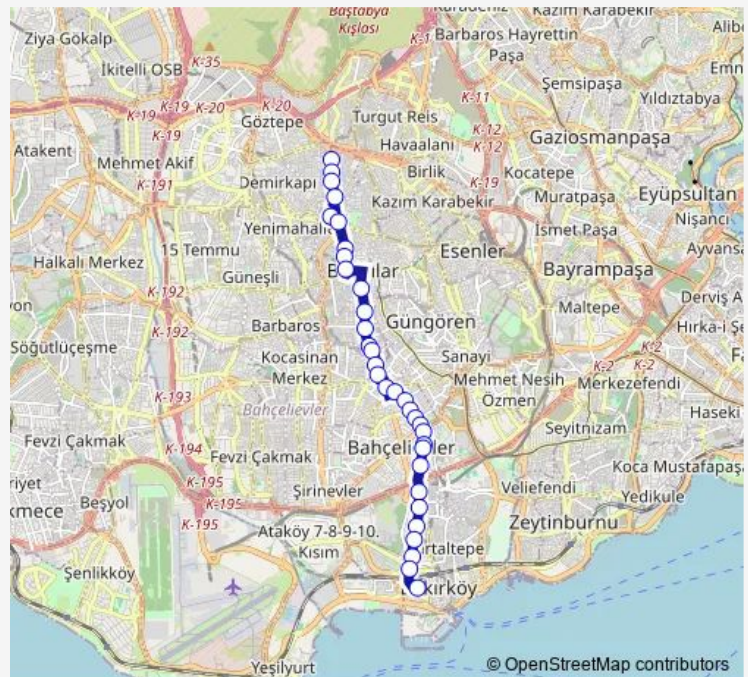

Thursday 05:45

Friday 05:45

Saturday 05:45

Sunday 05:45

Route info

Direction: 5/3 Sk.

Stops: 33

Trip Duration: 0 hour 28 min

Dikilitaş

Klinik

Şekerevler

Yücetarla

Zuhuratbaba

Sporcu Sk.

Direction

Sporcu Sk. — 5/3 Sk.

39 stops

[Open route schedule](#)

Sporcu Sk.

Minibüs Durağı

Ziraat Odasi

İncirli Cad.

Bakirköy

İncirli Cad.

Thursday 05:45

Friday 05:45

Saturday 05:45

Sunday 05:45

Route info

Direction: Sporcu Sk.

Stops: 39

Trip Duration: 0 hour 31 min