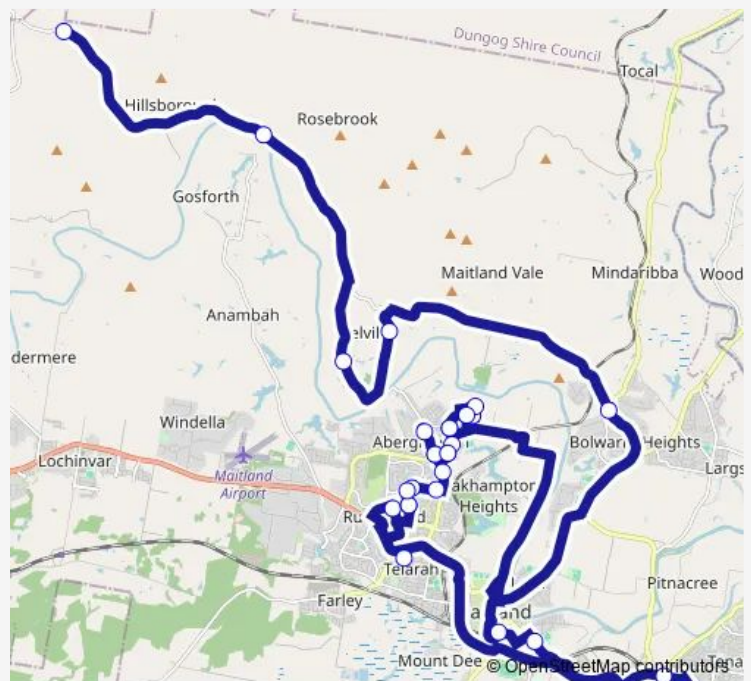

School Bus S520 Rutherford Schools to Aberglasslyn via Maitland

[Go to website](#)

Direction

St Pauls Primary School, Young St — 1675 Maitland Vale Rd

29 stops

[Open route schedule](#)

- St Pauls Primary School, Young St
- Rutherford Public School, Weblands St
- Rutherford Technology High School, Avery St
- Avery St Before Bingara St
- Bingara St Before Aberglasslyn Rd
- Aberglasslyn Rd At Avery St
- Aberglasslyn Rd After Warbler Av
- Aberglasslyn Rd Before Mckeachie Dr
- Mckeachie Dr At Redgum Cct
- Mckeachie Dr After Coolabah St
- Mckeachie Dr At Warbler Av
- Mckeachie Dr At Kite St
- Mckeachie Dr At Lapwing St
- Cockatoo Rdge At Dunnart St
- Maitland Public School, Olive St
- Maitland Regional Art Gallery, High St
- Maitland Grossmann High School, Cumberland St
- Maitland High School, High St
- Rutherford Technology High School, Avery St
- Avery St After Adelong Cl

Route schedule

St Pauls Primary School, Young St — 1675 Maitland Vale Rd

Monday	15:00
Tuesday	15:00
Wednesday	15:00
Thursday	15:00
Friday	15:00
Saturday	—
Sunday	—

Route info

Direction: St Pauls Primary School, Young St

Stops: 29

Trip Duration: 2 hour 0 min

Aberglasslyn Rd Before Mckeachie Dr

Mckeachie Dr At Redgum Cct

Mckeachie Dr At Warbler Av

Mckeachie Dr At Kite St

Total Rd At Maitland Vale Rd (Hail And Ride)

Dickenson Rd Opp 92

The schedule is provided in the local timezone. Times with "(+1)" indicate departures on the next day.

PDF file created on 2025-01-16

2024 BusMaps.com - All Rights Reserved