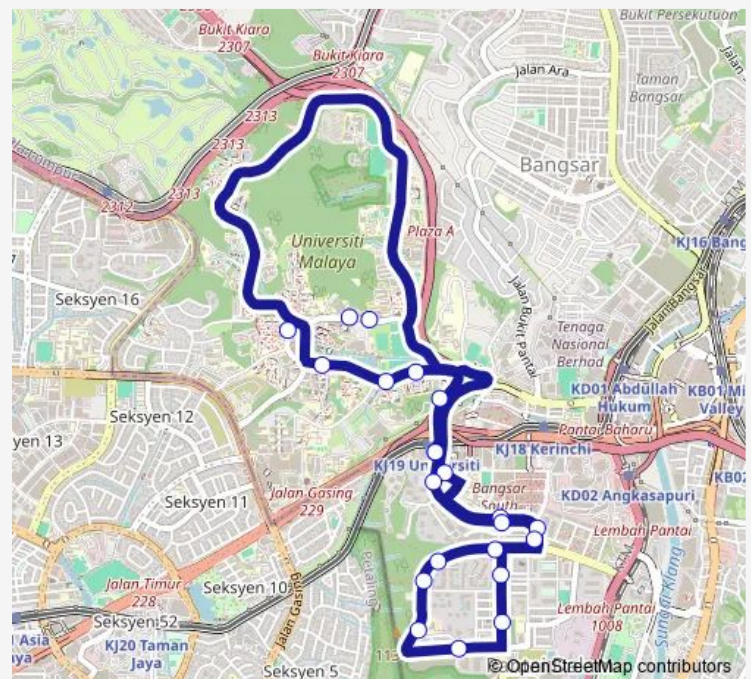

KI1402 Pantai Murni

KI1414 Centrio Pantai Hillpark

KI1438 Bangsar South

KI1439 Nexus Bangsar South

Route schedule

KI1440 LRT Universiti (Timur) — KI1440 LRT Universiti (Timur)

Monday 05:45-22:30

Tuesday 05:45-22:30

Wednesday 05:45-22:30

Thursday 05:45-22:30

Friday 05:45-22:30

Saturday 06:00-20:30

Sunday 06:00-20:30

Route info

Direction: KI1440 LRT Universiti (Timur)

Stops: 22

Trip Duration: 0 hour 10 min

T789 — Stesen LRT Universiti ~ Universiti Malaya via Pantai Hillpark

KI2134 Flat Pkns Kerinchi

KI1440 LRT Universiti (Timur)

T789 Bus time schedules and route maps are available in an offline PDF at busmaps.com. Use the busmaps.com website to see live bus times, train schedule or subway schedule, and step-by-step directions for all public transit in Kuala Lumpur