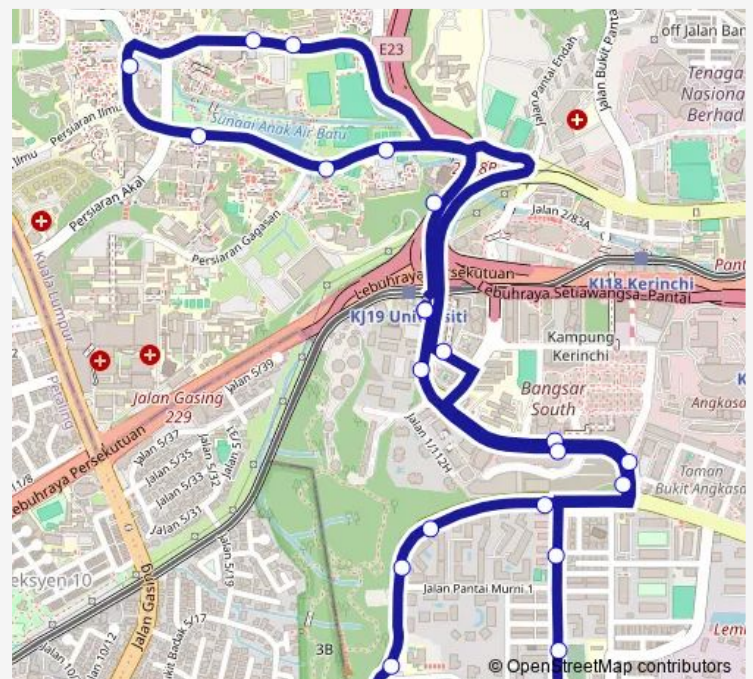

### Route schedule

KI1440 LRT Universiti (Timur) — KI1440 LRT Universiti (Timur)

Monday 05:45-22:30

Tuesday 05:45-22:30

Wednesday 05:45-22:30

Thursday 05:45-22:30

Friday 05:45-22:30

Saturday 06:00-20:30

### Route info

Direction: KI1440 LRT Universiti (Timur)

Stops: 22

Trip Duration: 0 hour 10 min

■ T789 — Stesen LRT Universiti ~ Universiti Malaya via Pantai Hillpark

KI2134 Flat Pkns Kerinchi

KI1440 LRT Universiti (Timur)