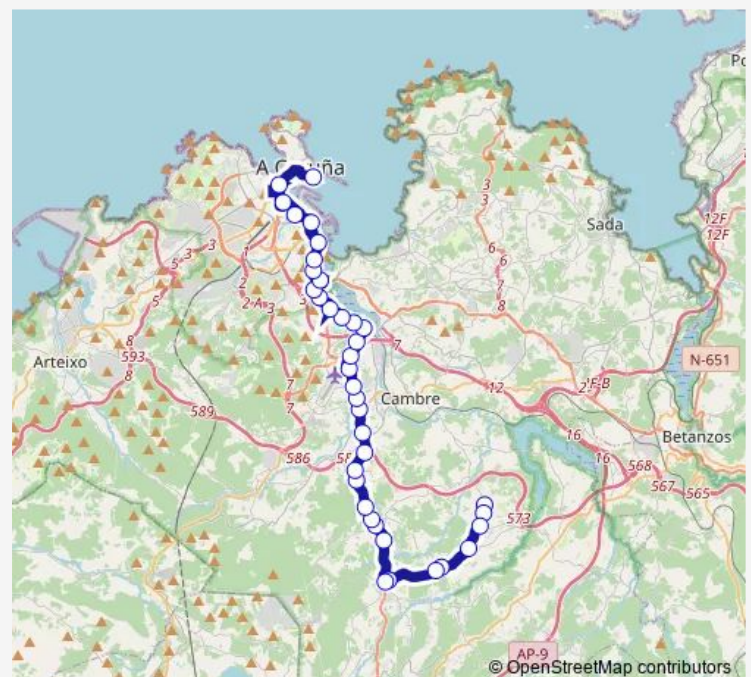

A Gramalleira

Alvedro

Alvedro 1

Route schedule

Sta. María DE Vigo — Hospital Abente y Lago

Monday 06:50-20:55

Tuesday 06:50-20:55

Wednesday 06:50-20:55

Thursday —

Friday 06:50-20:55

Saturday —

Sunday —

Route info

Direction: Sta. María DE Vigo

Stops: 37

Trip Duration: 0 hour 55 min