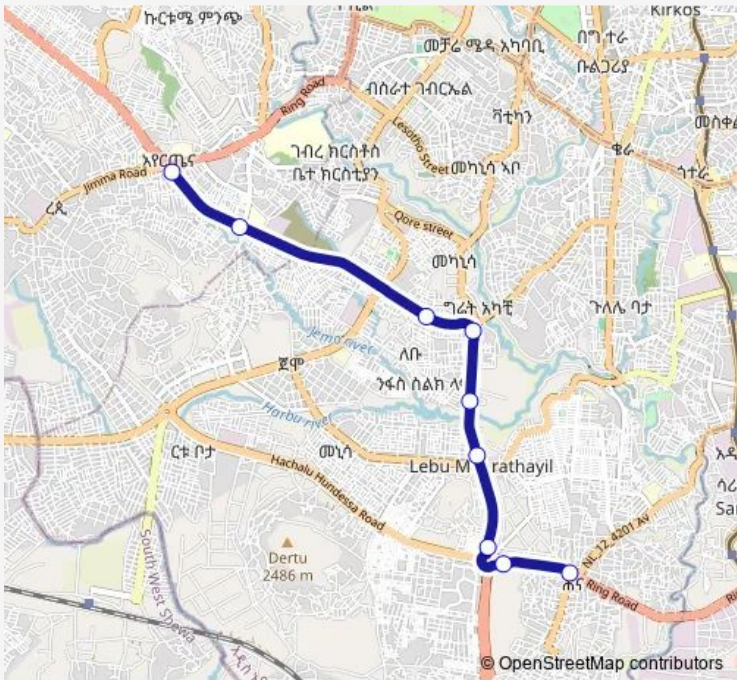

Bus Tx Lafto 002 Ayer Tena ↔ Hana Mariam (Minibus)

[Go to website](#)

Direction
 Ayer Tena — Hana Mariam
 9 stops
[Open route schedule](#)

- Ayer Tena
- Chaina Camp
- Mickael Bridge
- Germen adebabay
- Gebriel Bridge
- Mebrathile
- Haile Garment
- Haile garment
- Hana Mariam

Route schedule
 Ayer Tena — Hana Mariam

Monday	06:00
Tuesday	06:00
Wednesday	06:00
Thursday	06:00
Friday	06:00
Saturday	06:00
Sunday	06:00

Route info
 Direction: Ayer Tena
 Stops: 9
 Trip Duration: 0 hour 31 min

Tx Lafto 002 — Ayer Tena ↔ Hana Mariam (Minibus) **BusMaps**

Tx Lafto 002 Bus time schedules and route maps are available in an offline PDF at busmaps.com. Use the busmaps.com website to see live bus times, train schedule or subway schedule, and step-by-step directions for all public transit in Addis Ababa

The schedule is provided in the local timezone. Times with "(+1)" indicate departures on the next day.

PDF file created on 2025-01-16

2024 BusMaps.com - All Rights Reserved