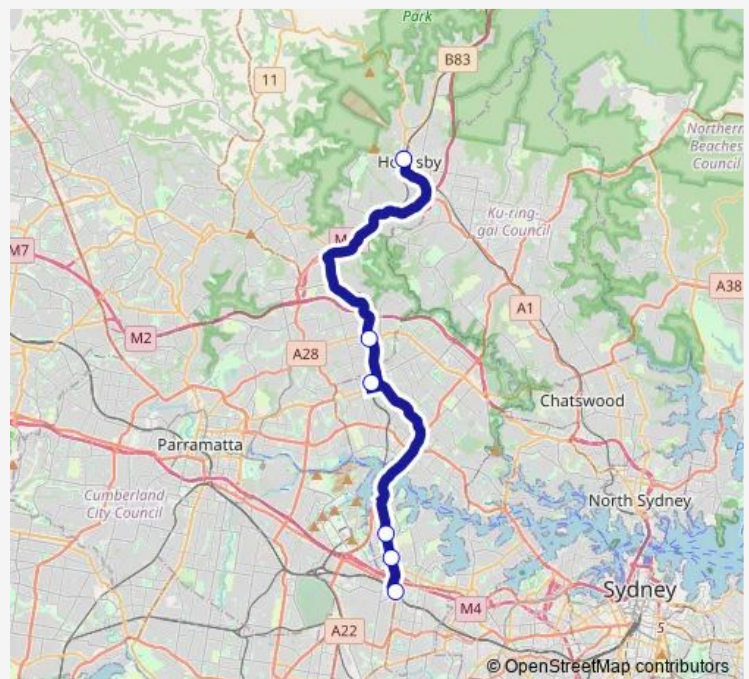

Hornsby Station, George St

Route schedule

Strathfield Station, Albert Rd, Stand E — Hornsby Station, George St

Monday —

Tuesday —

Wednesday —

Thursday —

Friday 26:10⁺¹

Saturday 04:00-02:10⁺¹

Sunday 04:00-01:30⁺¹

Route info

Direction: Strathfield Station, Albert Rd, Stand E

Stops: 6

Trip Duration: 0 hour 54 min

1T9 — Strathfield, North Strathfield, Concord West, Eastwood, Epping, then Hornsby

Direction

Hornsby Station, Stand D — Strathfield Station, Everton Rd, Stand D

6 stops

[Open route schedule](#)

Hornsby Station, Stand D

Epping Station, Beecroft Rd, Stand C

Eastwood Station, Ethel St, Stand E

Thursday —

Friday —

Saturday 03:44-02:14⁺¹

Sunday 03:44-02:14⁺¹

Route info

Direction: Hornsby Station, Stand D

Stops: 6

Trip Duration: 0 hour 44 min