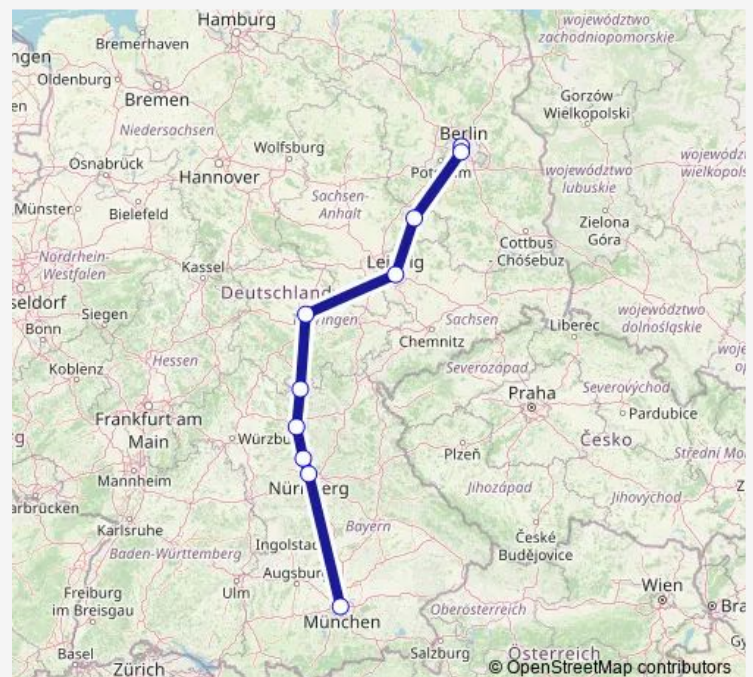

Rail ICE 501

[Go to website](#)

Direction

Berlin Hbf (tief) — München Hbf

10 stops

[Open route schedule](#)

Berlin Hbf (tief)

Berlin Südkreuz

Lutherstadt Wittenberg Hbf

Leipzig Hbf

Erfurt Hbf

Coburg

Bamberg

Erlangen

Nürnberg Hbf

München Hbf

Route schedule

Berlin Hbf (tief) — München Hbf

Monday 04:28

Tuesday 04:28

Wednesday 04:28

Thursday 04:28

Friday 04:28

Saturday 04:28

Sunday —

Route info

Direction: Berlin Hbf (tief)

Stops: 10

Trip Duration: 4 hour 49 min

ICE 501

ICE 501 Rail time schedules and route maps are available in an offline PDF at busmaps.com. Use the busmaps.com website to see live bus times, train schedule or subway schedule, and step-by-step directions for all public transit in Berlin