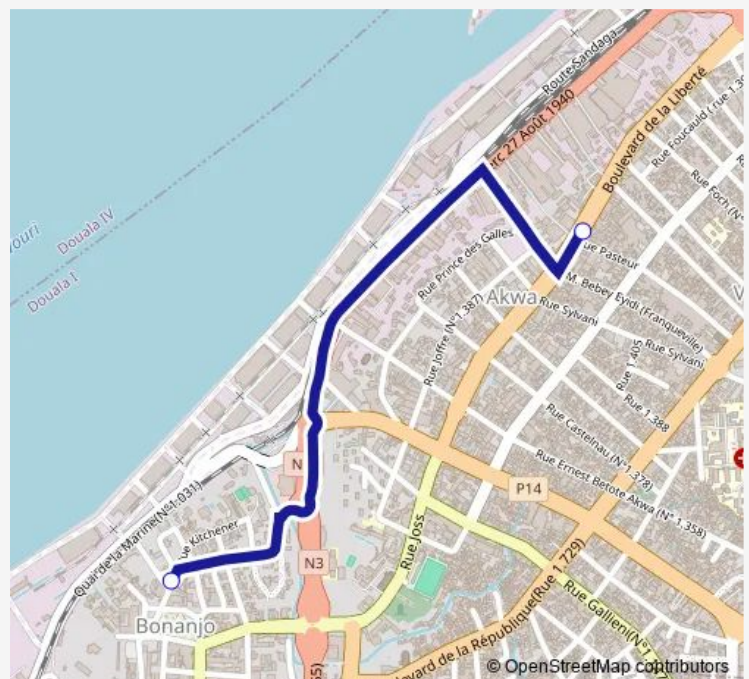

Communal Taxi Service Guichet Unique Bonanjo to Immeuble Socar

[Go to website](#)

Direction

undefined — undefined

0 stops

[Open route schedule](#)

Route schedule

undefined — undefined

Monday	11:39
Tuesday	11:39
Wednesday	11:39
Thursday	11:39
Friday	11:39
Saturday	11:39
Sunday	11:39

Route info

Direction:

Stops: 0

Trip Duration: – min

Guichet Unique Bonanjo to Immeuble Socar

Communal Taxi Service time schedules and route maps are available in an offline PDF at busmaps.com. Use the busmaps.com website to see live bus times, train schedule or subway schedule, and step-by-step directions for all public transit in Douala