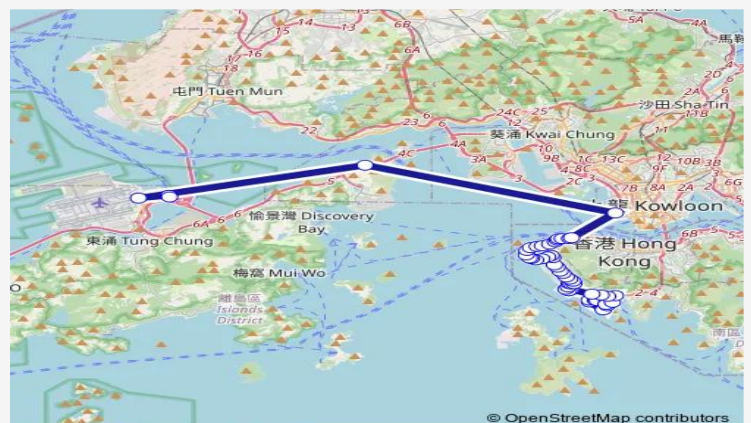

[Ctb] AP LEI Chau Drive, AP LEI Chau Bridge Road[[Kmb+Ctb] AP LEI Chau Drive/<Br>Ap LEI Chau Drive, AP LEI Chau Bridge Road

[Ctb] Tung Hing House LEI Tung Estate, LEI Tung Estate Road[[Kmb+Ctb] Tung Hing House LEI Tung Estate/<Br>Tung Hing House LEI Tung Estate, LEI Tung Estate Road

**Route schedule**

[Ctb] AP LEI Chau (LEE LOK Street)[[Kmb+Ctb] AP LEI Chau (LEE LOK ST.) BUS Terminus/<Br>Ap LEI Chau (LEE LOK Street) — [Ctb] Hong Kong-Zhuhai-Macao Bridge Hong Kong Port[[Db] Domestic NON-Franchised BUS Pick-UP Area OF Hong Kong-Zhuhai-Macao Bridge (Hong Kong Port) Public Transport Interchange (Pick UP Only)][[Lwb] Hzmb Hong Kong Port[[Nlb] Hzmb Hong Kong Port[[Pi] Domestic NON-Franchised BUS Pick-UP Area OF Hong Kong-Zhuhai-Macao Bridge (Hong Kong Port) Public Transport Interchange

Monday	04:55
Tuesday	04:55
Wednesday	04:55
Thursday	04:55
Friday	04:55
Saturday	04:55
Sunday	04:55

**Route info**

Direction: [Ctb] AP LEI Chau (LEE LOK Street)[[Kmb+Ctb] AP LEI Chau (LEE LOK ST.) BUS Terminus/<Br>Ap LEI Chau (LEE LOK Street)

Stops: 52

Trip Duration: 1 hour 57 min

[Ctb] LEI Tung Market, LEI Tung Estate Road[[Kmb+Ctb]  
LEI Tung Market/<Br>Lei Tung Market, LEI Tung Estate  
Road

[Ctb] YUE ON Court, LEI Tung Estate Road[[Kmb+Ctb]  
YUE ON Court/<Br>Yue ON Court, LEI Tung Estate Road