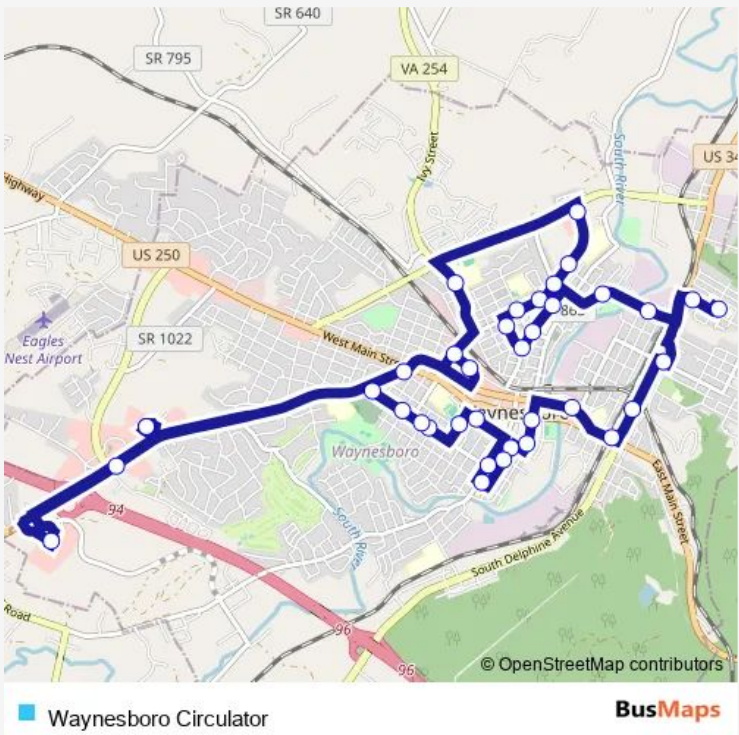

**Bus** Waynesboro Circulator

[Go to website](#)

**Direction**  
 Walmart (Rt 340, Waynesboro) — Walmart (Rt 340, Waynesboro)  
 37 stops  
[Open route schedule](#)

- Walmart (Rt 340, Waynesboro)
- Waynesboro Town Center
- Rosser Ave / Windigrove Dr
- Rosser Ave / 11th St
- N Poplar Ave / Ohio St
- Walmart (Downtown Waynesboro)
- Mountain View Apartments
- Dmv
- 845 King Ave
- King Ave / Bridge Ave
- King Ave / Dogwood Ave
- King Ave / Fir St
- Gum St / James Ave
- Florence Ave / Gum St
- Florence Ave / Fontaine St
- Florence Ave / Hemlock St
- Bridge Ave / Ash St
- 2nd St / N. Augusta Ave
- Shenandoah Ave / High St
- Social Services
- 4th St

**Route schedule**  
 Walmart (Rt 340, Waynesboro) — Walmart (Rt 340, Waynesboro)

Monday	06:30-17:30
Tuesday	06:30-17:30
Wednesday	06:30-17:30
Thursday	06:30-17:30
Friday	06:30-17:30
Saturday	07:30-19:30
Sunday	—

**Route info**  
 Direction: Walmart (Rt 340, Waynesboro)  
 Stops: 37  
 Trip Duration: 0 hour 52 min

N Delphine Ave / 7th St

E Main St / N Commerce Ave

E Broad St / Charlotte Ave

Arch Ave / Federal Ave

Kroger Downtown

13th St / Magnolia Ave

13th St / Cedar Ave

Walmart (Rt 340, Waynesboro)

Bus time schedules and route maps are available in an offline PDF at [busmaps.com](https://busmaps.com). Use the [busmaps.com](https://busmaps.com) website to see live bus times, train schedule or subway schedule, and step-by-step directions for all public transit in Waynesboro