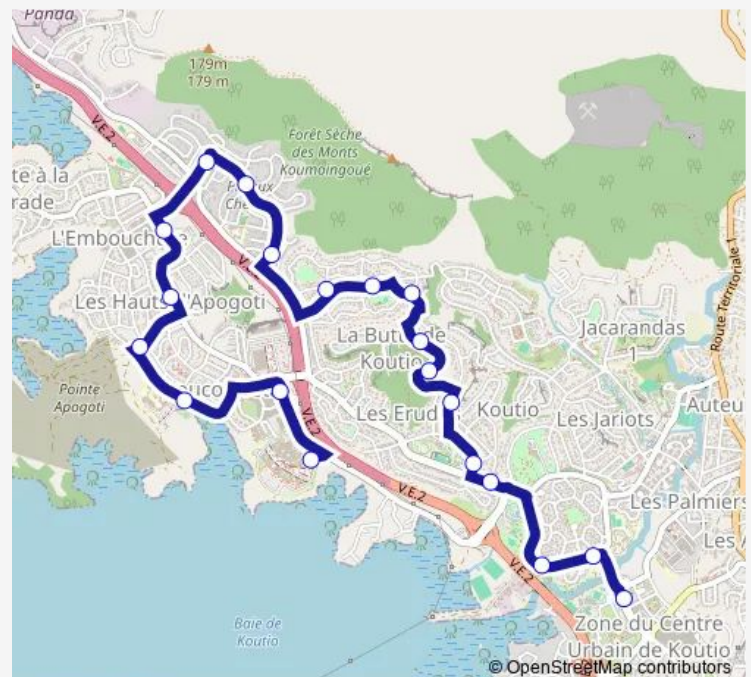

Direction

Dumbea Centre — Fare DU Medipole

20 stops

[Open route schedule](#)

Dumbea Centre

Hugo

Parc DE Loisirs

Centre Aquatique

Peditere

Depart Becquerel

Telegraphe Gare

Courbet

Thazard

College Apogoti

Erudits

Fare DU Medipole

Sunday 06:40-19:10

Route info

Direction: Dumbea Centre

Stops: 20

Trip Duration: 0 hour 28 min

D4 — Dumbea SUR MER / Dumbea Centre

Direction

Fare DU Medipole — Dumbea Centre

20 stops

[Open route schedule](#)

Fare DU Medipole

Erudits

College Apogoti

Thazard

Courbet

Telegraphe Gare