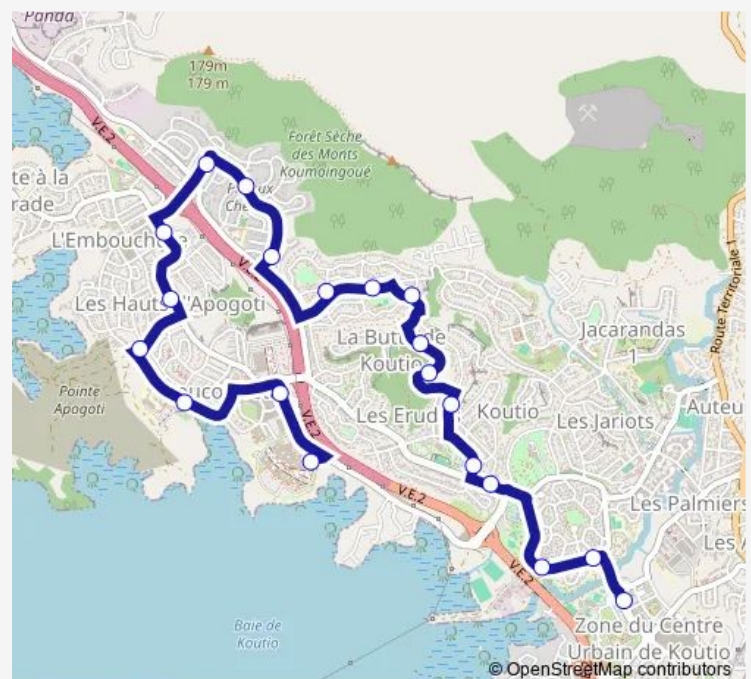

### Direction

Dumbea Centre — Fare DU Medipole

20 stops

[Open route schedule](#)

Dumbea Centre

Hugo

Parc DE Loisirs

Centre Aquatique

### Route schedule

Dumbea Centre — Fare DU Medipole

Monday 05:00-19:00

Tuesday 05:00-19:00

Wednesday —

Thursday —

Friday 05:00-19:00

Saturday 05:00-19:00

### Route info

Direction: Dumbea Centre

Stops: 20

Trip Duration: 0 hour 30 min

D4 — Dumbea SUR MER / Dumbea Centre

## Direction

Fare DU Medipole — Dumbea Centre

20 stops

[Open route schedule](#)

Fare DU Medipole

Erudits

College Apogoti

Thazard