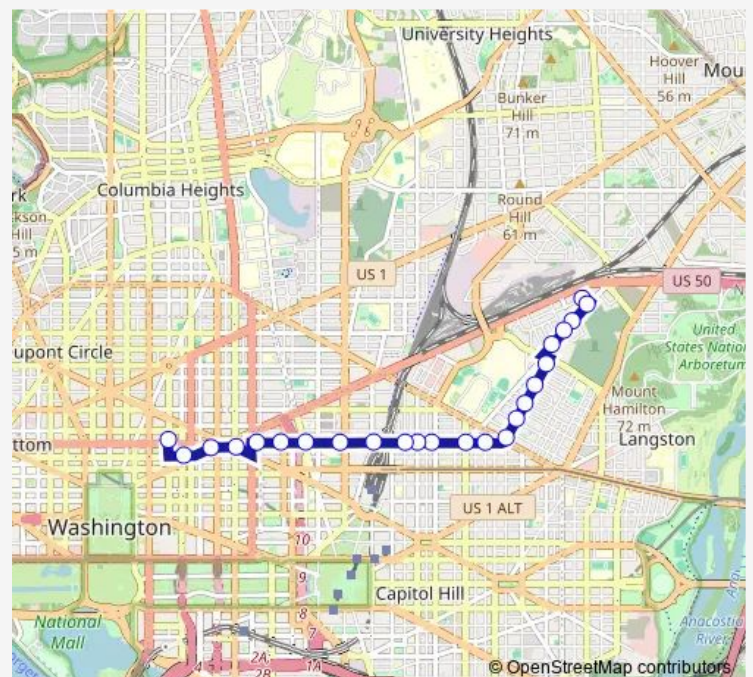

Trinidad Av Ne+Levis St Ne

Trinidad Av Ne+Queen St Ne

Trinidad Av Ne+Meigs Pl Ne

Route schedule

13 St Nw+K St Nw — Okie St Ne+16 St Ne

Monday 04:36-23:43

Tuesday 04:36-23:30

Wednesday 04:36-23:30

Thursday 04:36-23:43

Friday 04:36-23:30

Saturday 05:13-23:43

Sunday 05:45-23:45

Route info

Direction: 13 St Nw+K St Nw

Stops: 26

Trip Duration: 0 hour 21 min

D4 — IVY City - Franklin Square

Trinidad Av Ne+Simms Pl Ne

Mt Olivet Rd Ne+Montello Av Ne

W Virginia Av Ne+Central Pl Ne

Fenwick St Ne+Okie St Ne

Okie St Ne+16 St Ne

Direction

Okie St Ne+16 St Ne — 13 St Nw+K St Nw

Friday 04:10-23:35

Saturday 04:44-23:48

Sunday 05:18-23:48

Route info

Direction: Okie St Ne+16 St Ne

Stops: 24

Trip Duration: 0 hour 20 min

D4 Bus time schedules and route maps are available in an offline PDF at busmaps.com. Use the busmaps.com website to see live bus times, train schedule or subway schedule, and step-by-step directions for all public transit in Washington