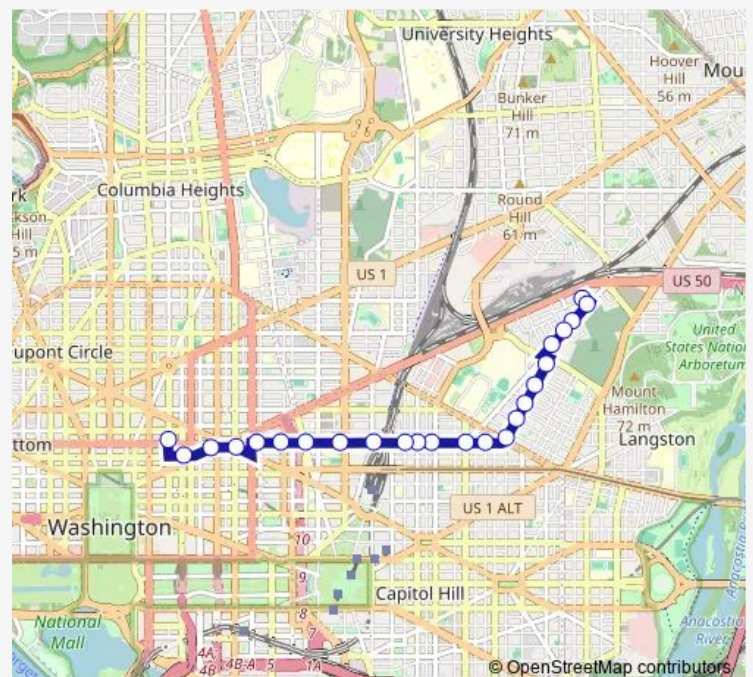

Trinidad Av Ne+Levis St Ne

Trinidad Av Ne+Queen St Ne

Trinidad Av Ne+Meigs PI Ne

Route schedule

13 St Nw+K St Nw — Okie St NE+16 St NE

Monday 04:36-23:43

Tuesday 04:36-23:30

Wednesday 04:36-23:30

Thursday 04:36-23:43

Friday 04:36-23:30

Saturday 05:13-23:43

Sunday 05:45-23:45

Route info

Direction: 13 St Nw+K St Nw

Stops: 26

Trip Duration: 0 hour 32 min

D4 — IVY City - Franklin Square

Trinidad Av Ne+Simms Pl Ne

Mt Olivet Rd Ne+Montello Av Ne

W Virginia Av Ne+Central Pl Ne

Fenwick St Ne+Okie St Ne

Okie St NE+16 St NE

Direction

Okie St NE+16 St NE — 13 St Nw+K St Nw

Friday 04:10-23:35

Saturday 04:44-23:48

Sunday 05:18-23:48

Route info

Direction: Okie St NE+16 St NE

Stops: 24

Trip Duration: 0 hour 22 min

D4 Bus time schedules and route maps are available in an offline PDF at busmaps.com. Use the busmaps.com website to see live bus times, train schedule or subway schedule, and step-by-step directions for all public transit in Washington