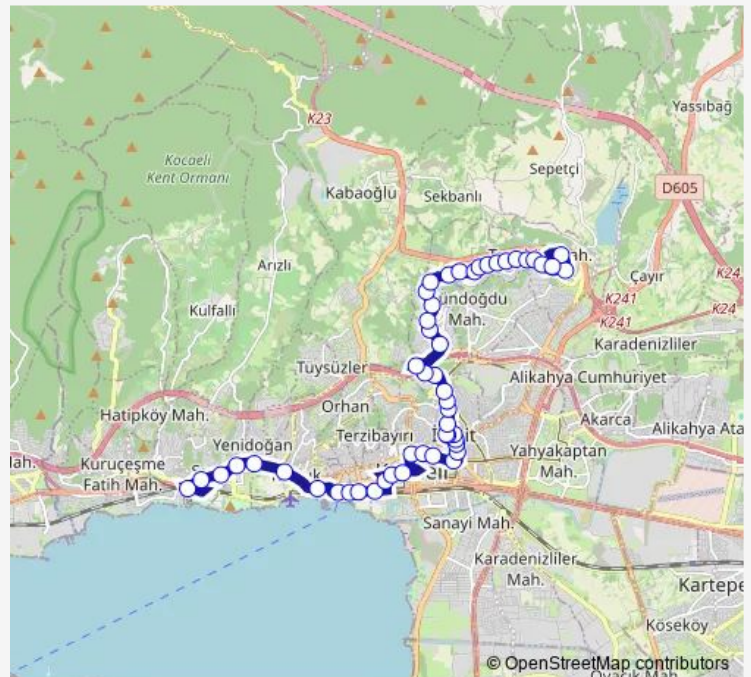

Thursday 17:35

Friday 17:35

Saturday —

Sunday —

Route info

Direction: GARAJ DEPOLAMA ALANI 1

Stops: 52

Trip Duration: 0 hour 30 min