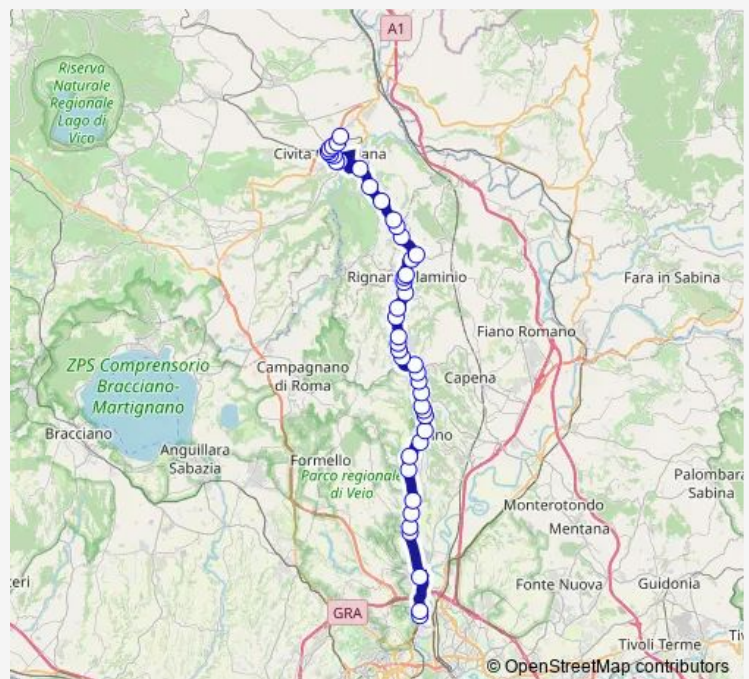

Rignano | Via Flaminia (Montelarco) # f2257

**Route schedule**

Roma | Saxa Rubra Partenze # f1495 — Civita | Via Terni Via Palombara # f2266

Monday 10:40

Tuesday 10:40

Wednesday —

Thursday 10:40

Friday 10:40

Saturday 10:40

Sunday —

**Route info**

Direction: Roma | Saxa Rubra Partenze # f1495

Stops: 45

Trip Duration: 1 hour 20 min

Roma Saxa Rubra - Civita Castellana # Cc190d

Rignano | Via Flaminia (Morolo) # f2258

Rignano | Via Flaminia (Monte Cerasa) # f2259

Rignano | Via Flaminia Via Colonnelle # f2260

Rignano | Via Flaminia Via Vallelunga # f2261

Rignano | Via Flaminia Via Alfieri # f2262

Rignano | Via Flaminia Via Fazio # f2263