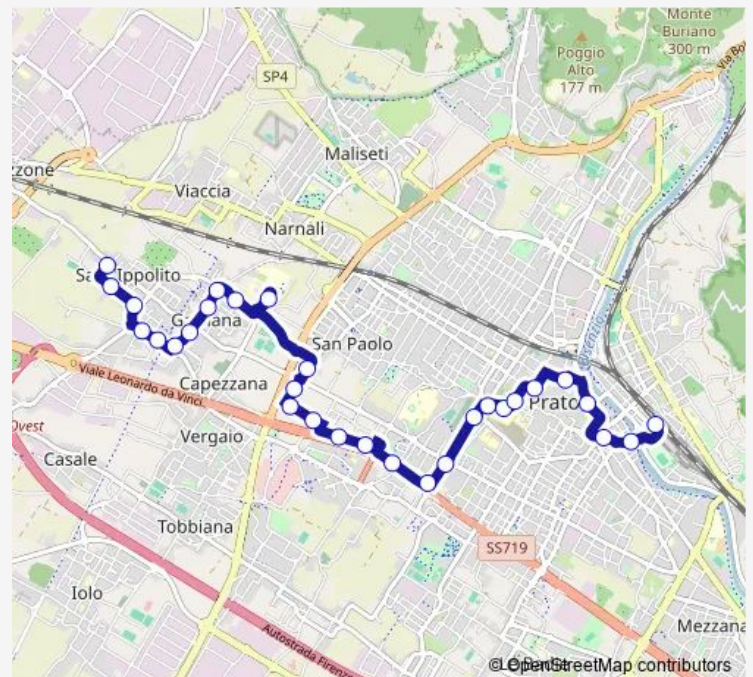

### Route schedule

Stazione Fs 3 — Galciana

Monday 07:35-14:05

Tuesday 07:35-14:05

Wednesday 07:35-14:05

Thursday 07:35-14:05

Friday 07:35-14:05

Saturday 07:35

### Route info

Direction: Stazione Fs 3

Stops: 26

Trip Duration: 0 hour 28 min

3+ — Stazione - Galciana

Foscolo 1

Alfani 1

Alfani 3