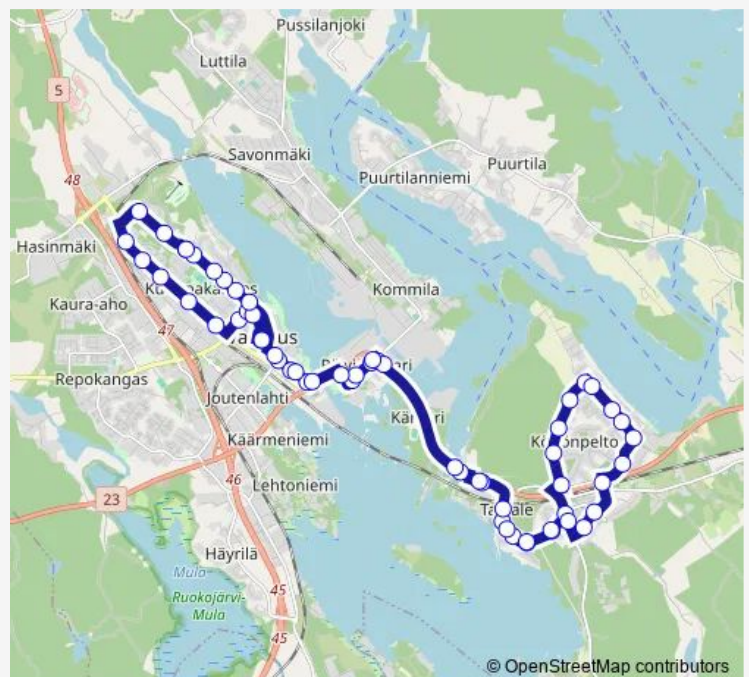

Thursday 06:50-10:50

Friday 06:50-10:50

Saturday —

Sunday —

Route info

Direction: Ammattiopisto 2 L

Stops: 59

Trip Duration: 1 hour 0 min