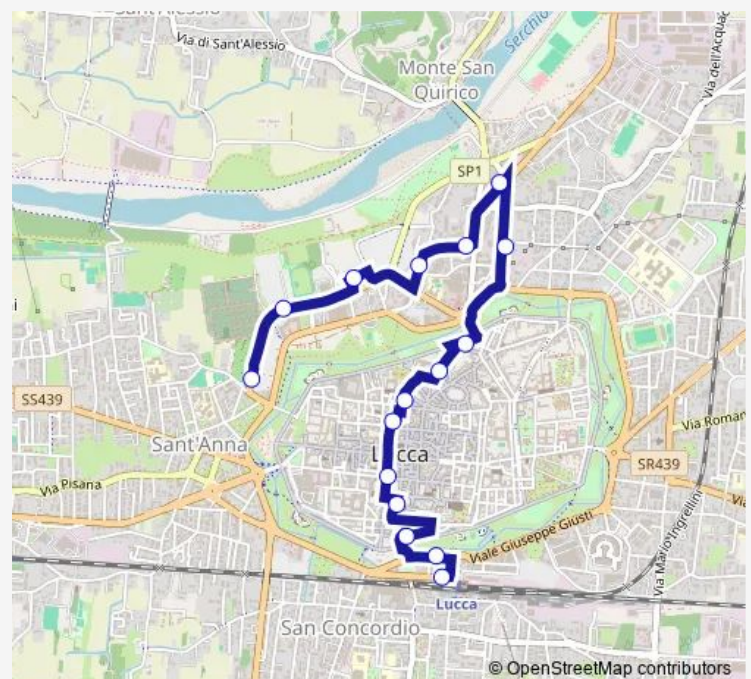

Monday	07:05-20:17
Tuesday	07:05-20:17
Wednesday	07:05-20:17
Thursday	07:05-20:17
Friday	07:05-20:17
Saturday	07:05-20:17
Sunday	09:23-20:23

**Route info**

Direction: Pensilina Palatucci

Stops: 8

Trip Duration: 0 hour 11 min