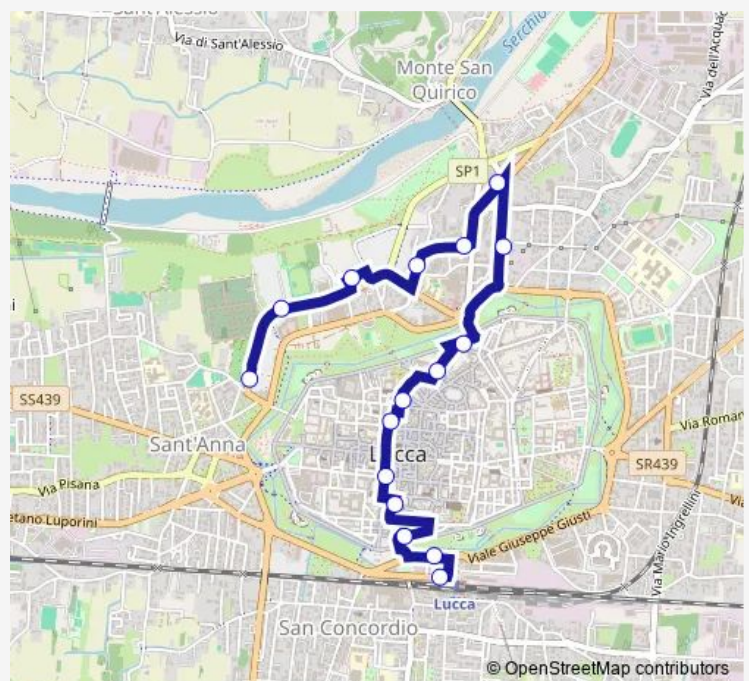

Carlo Del Prete 4

S.Maria 2

S.Frediano 2

Battisti

S.Salvatore

V. Emanuele li 1

Route schedule

Pensilina Palatucci — V. Emanuele li 1

Monday	07:05-20:17
Tuesday	07:05-20:17
Wednesday	07:05-20:17
Thursday	07:05-20:17
Friday	07:05-20:17
Saturday	07:05-20:17
Sunday	09:23-20:23

Route info

Direction: Pensilina Palatucci

Stops: 8

Trip Duration: 0 hour 11 min