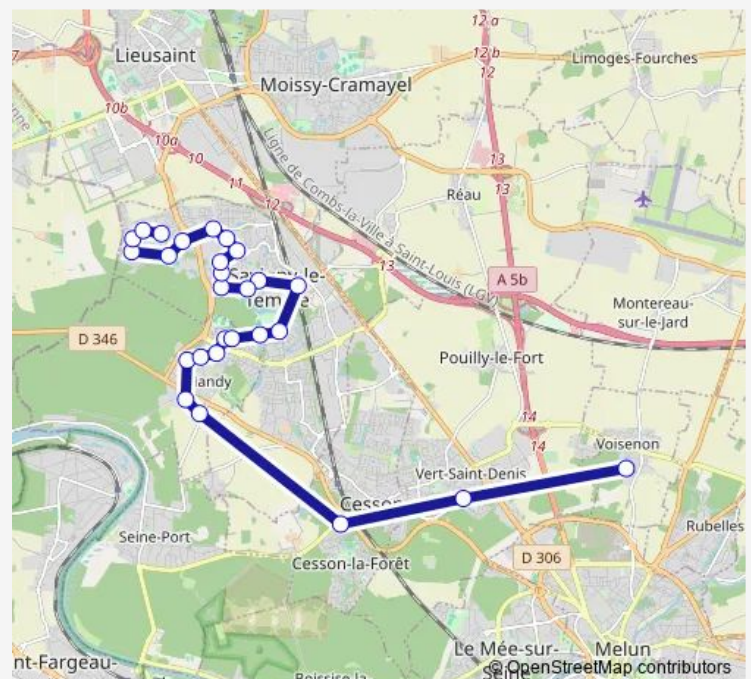

Vénerie

Route schedule

Forêt de France — Institution Nazareth

Monday 07:05

Tuesday 07:05

Wednesday 07:05

Thursday 07:05

Friday 07:05

Saturday —

Sunday —

Route info

Direction: Forêt de France

Stops: 27

Trip Duration: 0 hour 55 min

3778 — 3778 (ex 62a)

Clairière

La Forêt

Pavillon Bouret

Collège Grand Parc

Bois Vert

Institution Nazareth

Direction

Institution Nazareth — Forêt de France

27 stops

Friday 16:45

Saturday —

Sunday —

Route info

Direction: Institution Nazareth

Stops: 27

Trip Duration: 1 hour 0 min

Aubépine