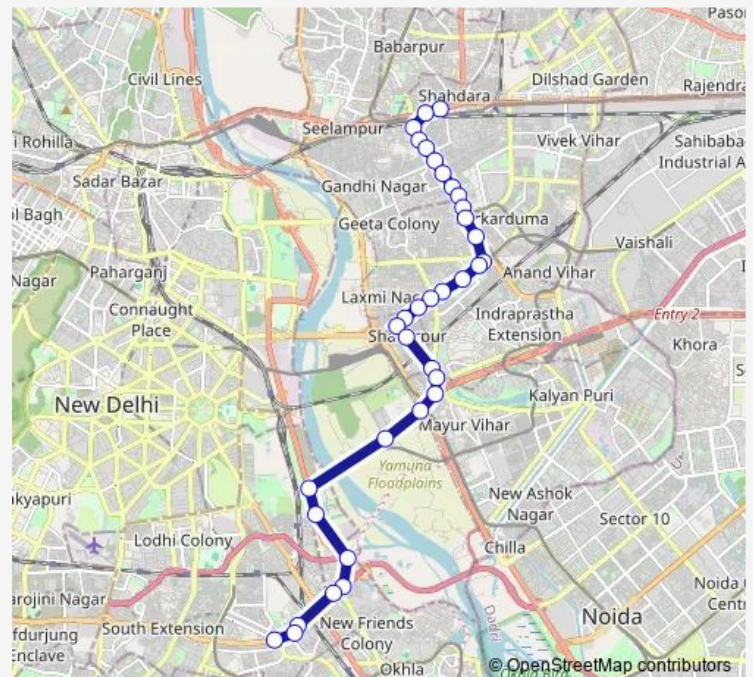

Laxmi Nagar

Laxmi Nagar / Shakarpur Crossing

Shakarpur School Block

Route schedule

Shahdara Terminal — Lajpat Nagar Ring Road

Monday 10:15-21:39

Tuesday 10:15-21:39

Wednesday 10:15-21:39

Thursday 10:15-21:39

Friday 10:15-21:39

Saturday 10:15-21:39

Sunday 10:15-21:39

Route info

Direction: Shahdara Terminal

Stops: 34

Trip Duration: 1 hour 6 min

Bala Sahib Gurudwara

Maharani Bagh / Ashram

Maharani Bagh (Ashram)

Nehru Nagar

Sri Niwaspuri / PG DAV College Lajpat Nagar

Lajpat Nagar Ring Road

702adown Bus time schedules and route maps are available in an offline PDF at busmaps.com. Use the busmaps.com website to see live bus times, train schedule or subway schedule, and step-by-step directions for all public transit in New Delhi