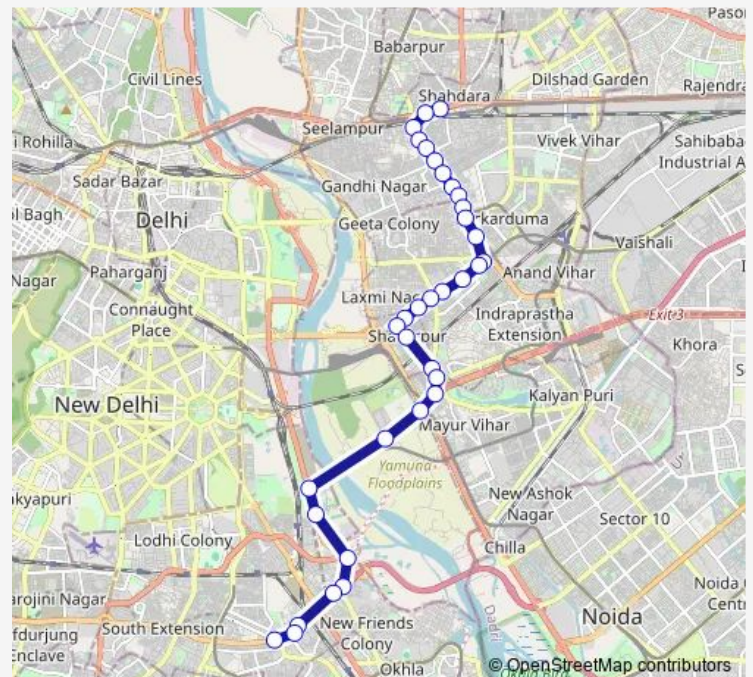

Laxmi Nagar

Laxmi Nagar / Shakarpur Crossing

Shakarpur School Block

Route schedule

Shahdara Terminal — Lajpat Nagar Ring Road

Monday 10:15-21:39

Tuesday 10:15-21:39

Wednesday 10:15-21:39

Thursday 10:15-21:39

Friday 10:15-21:39

Saturday 10:15-21:39

Sunday 10:15-21:39

Route info

Direction: Shahdara Terminal

Stops: 34

Trip Duration: 1 hour 6 min

Bala Sahib Gurudwara

Maharani Bagh / Ashram

Maharani Bagh (Ashram)

Nehru Nagar

Sri Niwaspuri / PG DAV College Lajpat Nagar

Lajpat Nagar Ring Road

702adown Bus time schedules and route maps are available in an offline PDF at busmaps.com. Use the busmaps.com website to see live bus times, train schedule or subway schedule, and step-by-step directions for all public transit in New Delhi