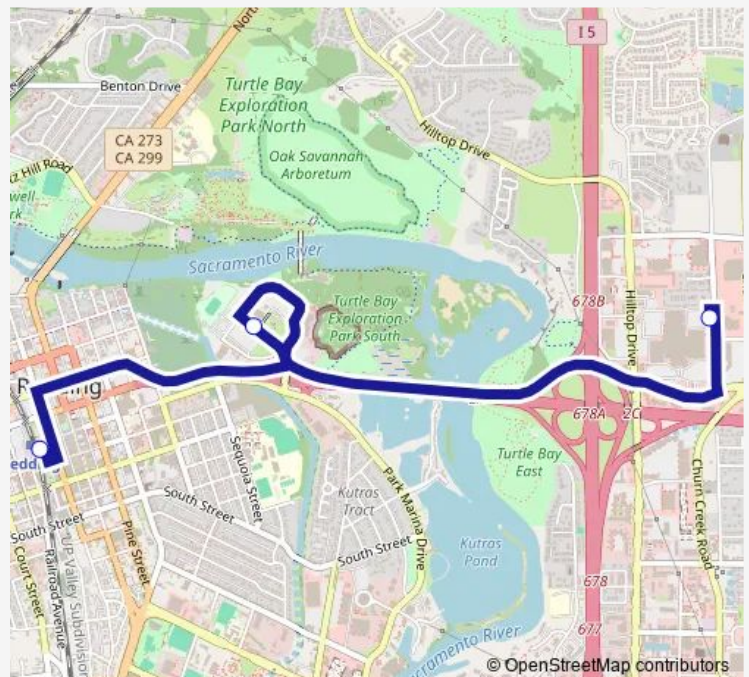

Downtown Transit Center

Route schedule

Canby Transfer Center — Downtown Transit Center

Monday 08:20-18:20

Tuesday 08:20-18:20

Wednesday 08:20-18:20

Thursday 08:20-18:20

Friday 08:20-18:20

Saturday —

Sunday —

Route info

Direction: Canby Transfer Center

Stops: 3

Trip Duration: 0 hour 12 min

■ CTE — Crosstown Express

Direction

Downtown Transit Center — Canby Transfer Center

3 stops

[Open route schedule](#)

Downtown Transit Center

Redding Civic Auditorium

Canby Transfer Center

Route schedule

Downtown Transit Center — Canby Transfer Center

Monday 08:35-18:35

Tuesday 08:35-18:35

Wednesday 08:35-18:35

Thursday 08:35-18:35

Friday 08:35-18:35

Saturday —

Sunday —

Route info