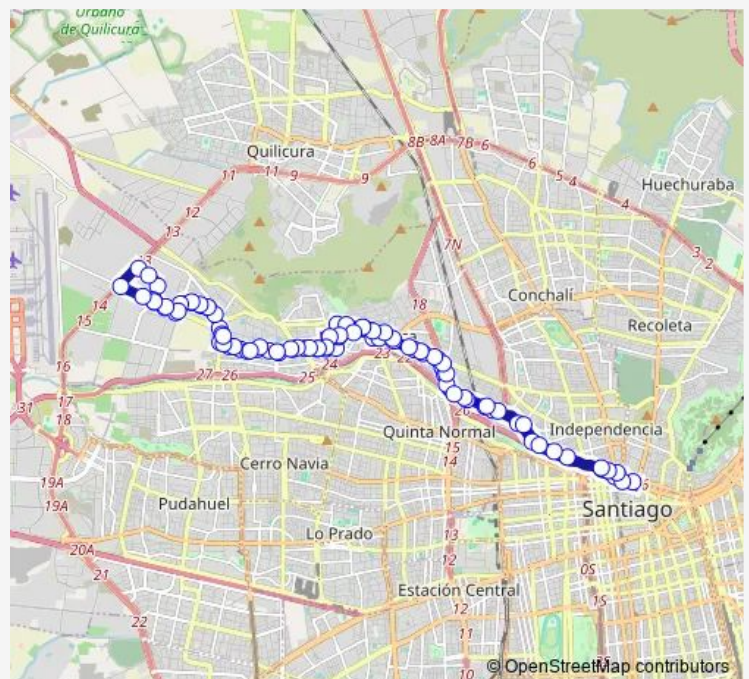

Monday 00:00

Tuesday 00:00

Wednesday 00:00

Thursday 00:00

Friday 00:00

Saturday 00:00

Sunday 00:00

Route info

Direction: Pb1847-Principal / Esq. Interior 2

Stops: 91

Trip Duration: 1 hour 23 min

B20 — Miraflores - Mapocho

Pb801-José Miguel Infante / Esq. Manuel Rodríguez

Pb802-José Miguel Infante / Esq. Toconce

Pb803-General Velásquez / Esq. Arturo Prat