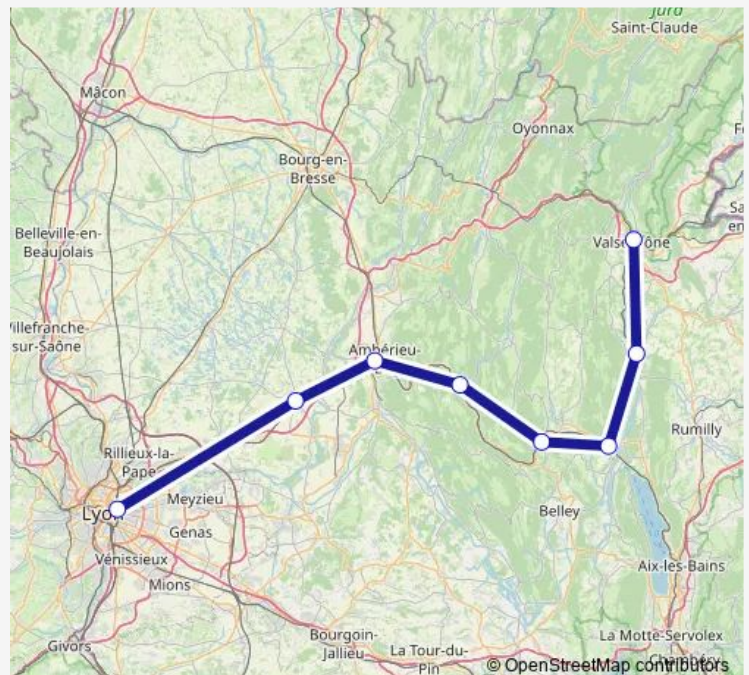

### Direction

Lyon Perrache — Genève

3 stops

[Open route schedule](#)

Lyon Perrache

Lyon Part Dieu

Genève

### Route schedule

Lyon Perrache — Genève

|           |       |
|-----------|-------|
| Monday    | —     |
| Tuesday   | —     |
| Wednesday | —     |
| Thursday  | —     |
| Friday    | —     |
| Saturday  | 22:46 |
| Sunday    | —     |

### Route info

Direction: Lyon Perrache

Stops: 3

Trip Duration: 1 hour 59 min

■ K1+

BusMaps

## Direction

Lyon Part Dieu — Bellegarde-sur-Valsérine

7 stops

[Open route schedule](#)

Lyon Part Dieu

Meximieux - Pérouges

Tenay-Hauteville

Virieu-le-Grand-Belley