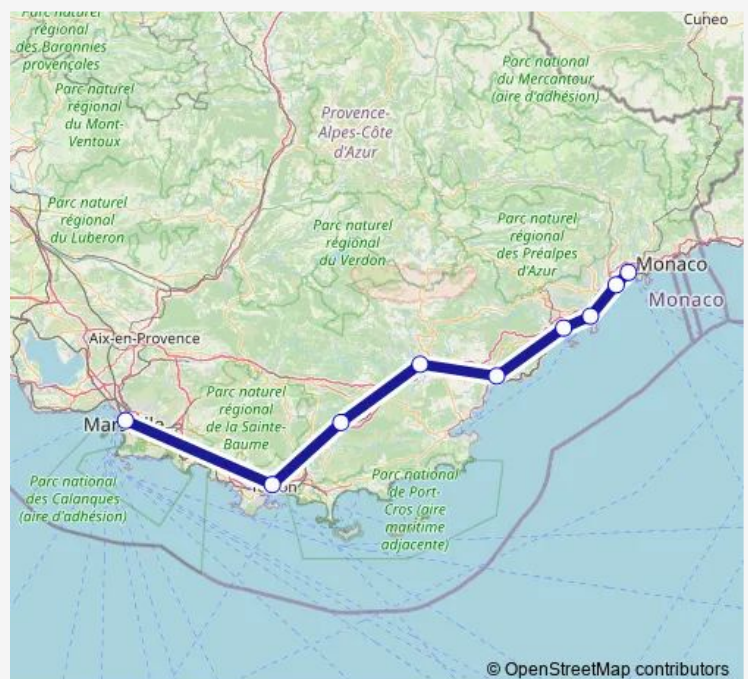

Rail K1+ Marseille - Nice

[Go to website](#)

Direction

Marseille Saint-Charles — Nice-Ville

9 stops

[Open route schedule](#)

Marseille Saint-Charles

Toulon

Carnoules

Les Arcs - Draguignan

Saint-Raphaël Valescure

Cannes

Antibes

Nice Saint-Augustin

Nice-Ville

Route schedule

Marseille Saint-Charles — Nice-Ville

Monday 05:57-18:57

Tuesday 05:57-18:57

Wednesday 05:57-18:57

Thursday 05:57-18:57

Friday 05:57-20:57

Saturday 05:57-20:57

Sunday 05:57-18:57

Route info

Direction: Marseille Saint-Charles

Stops: 9

Trip Duration: 2 hour 42 min

K1+ — Marseille - Nice