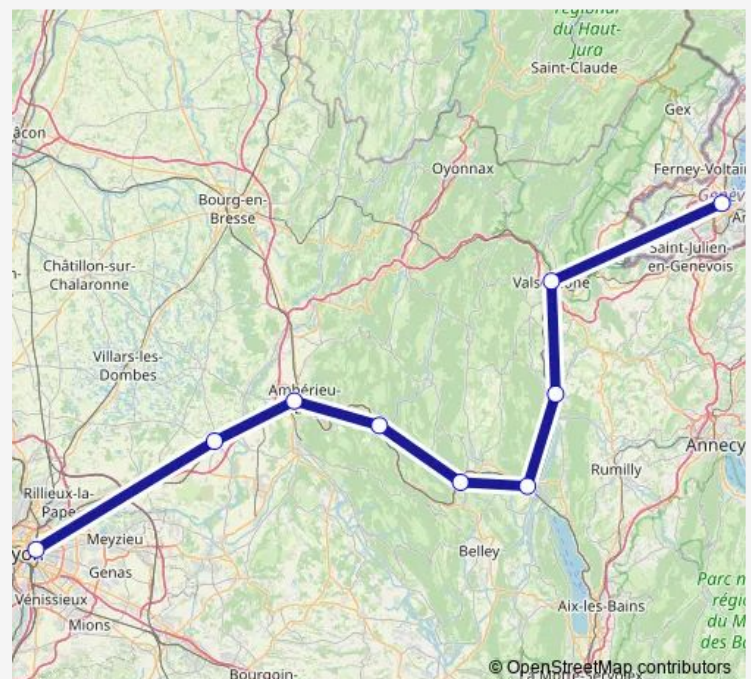

Virieu-le-Grand - Belley

Culoz

Seyssel - Corbonod

Bellegarde

Geneve

**Route schedule**

Lyon Part Dieu — Geneve

Monday 06:38-22:19

Tuesday 06:38-22:19

Wednesday 06:38-22:19

Thursday 06:38-22:19

Friday 06:38-20:38

Saturday 06:38-20:38

Sunday 08:38-22:19

**Route info**

Direction: Lyon Part Dieu

Stops: 8

Trip Duration: 1 hour 57 min

K1+ — Lyon Part Dieu - Genève Cornavin

## Direction

Geneve — Lyon Part Dieu

9 stops

[Open route schedule](#)

Geneve

Bellegarde

Seyssel - Corbonod

Culoz