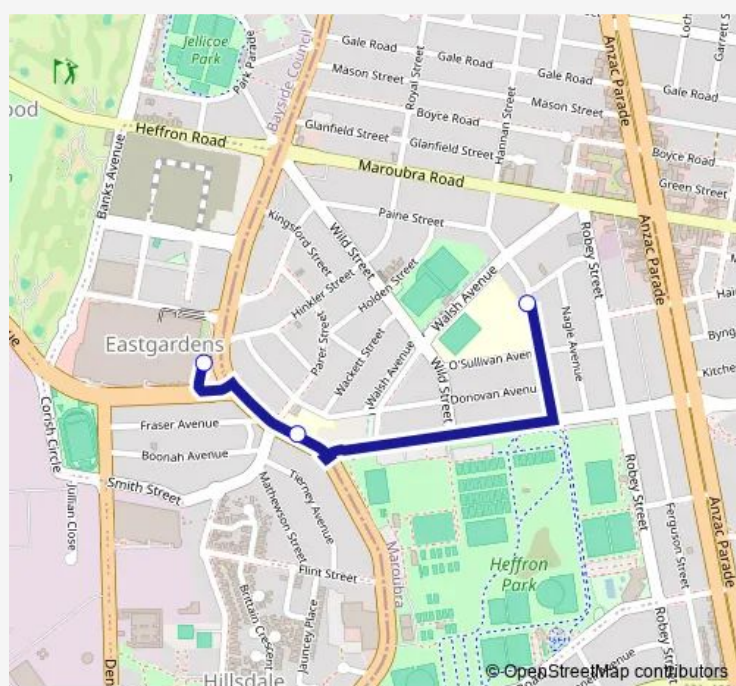

School Bus 730e Eastgardens to South Sydney High School

[Go to website](#)

**Direction**

Westfield Eastgardens, Lower Level, Stand B — South Sydney High School, Paine St

3 stops

[Open route schedule](#)

Westfield Eastgardens, Lower Level, Stand B

Bunnerong Rd Before Fitzgerald Av

South Sydney High School, Paine St

Route schedule

Westfield Eastgardens, Lower Level, Stand B — South Sydney High School, Paine St

Monday	08:11
Tuesday	08:11
Wednesday	08:11
Thursday	08:11
Friday	08:11
Saturday	—
Sunday	—

Route info

Direction: Westfield Eastgardens, Lower Level, Stand B

Stops: 3

Trip Duration: 0 hour 5 min

730e — Eastgardens to South Sydney High School

730e School Bus time schedules and route maps are available in an offline PDF at [busmaps.com](https://busmaps.com). Use the [busmaps.com](https://busmaps.com) website to see live bus times, train schedule or subway schedule, and step-by-step directions for all public transit in Sydney