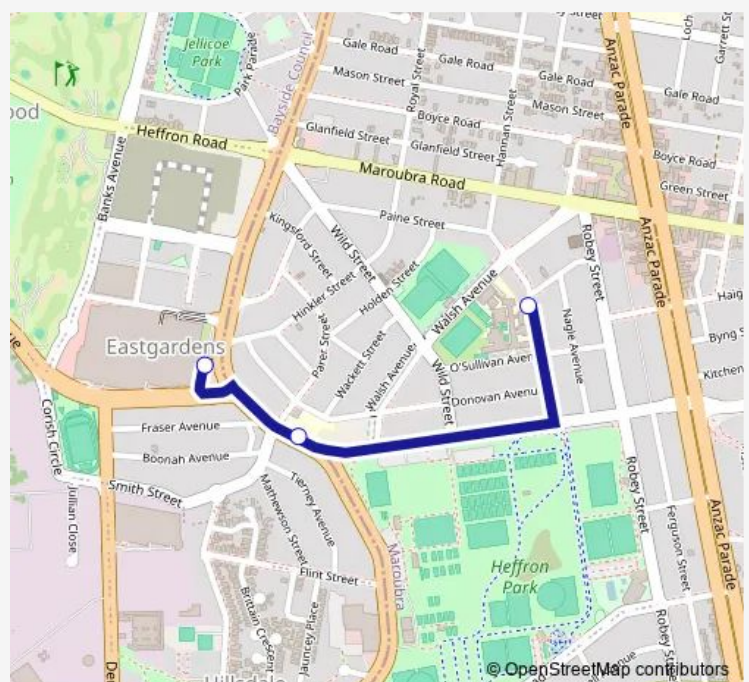

School Bus 730e Eastgardens to South Sydney High School

[Go to website](#)

Direction

Westfield Eastgardens, Lower Level, Stand B — South Sydney High School, Paine St

3 stops

[Open route schedule](#)

Westfield Eastgardens, Lower Level, Stand B

Bunnerong Rd Near Fitzgerald Av

South Sydney High School, Paine St

Route schedule

Westfield Eastgardens, Lower Level, Stand B — South Sydney High School, Paine St

| | |
|-----------|-------------|
| Monday | 08:11-08:27 |
| Tuesday | 08:11-08:27 |
| Wednesday | 08:11-08:27 |
| Thursday | 08:11-08:27 |
| Friday | 08:11-08:27 |
| Saturday | — |
| Sunday | — |

Route info

Direction: Westfield Eastgardens, Lower Level, Stand B

Stops: 3

Trip Duration: 0 hour 5 min

730e School Bus time schedules and route maps are available in an offline PDF at busmaps.com. Use the busmaps.com website to see live bus times, train schedule or subway schedule, and step-by-step directions for all public transit in Sydney