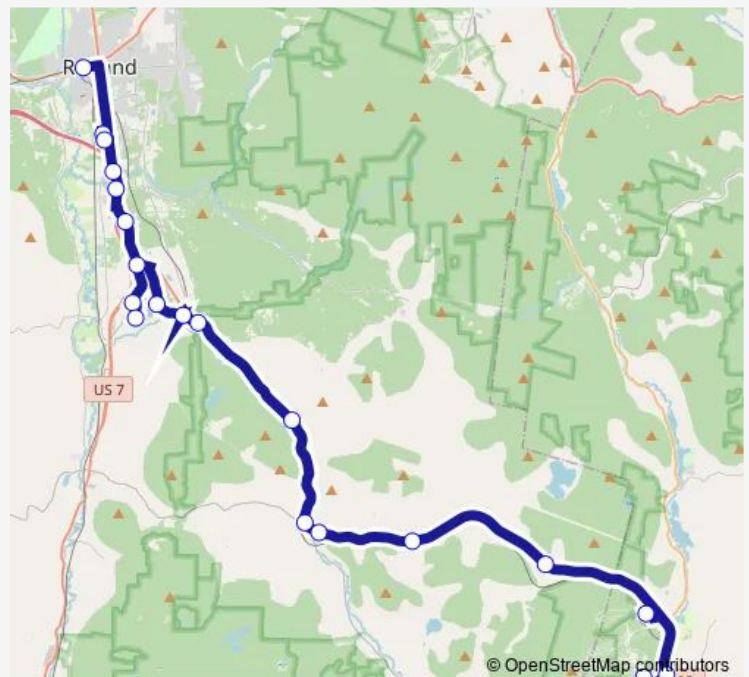

Route schedule

Rutland Multi-Modal Transit Center — Okemo

Monday 05:10-17:15

Tuesday 05:10-17:15

Wednesday 05:10-17:15

Thursday 05:10-17:15

Friday 05:10-17:15

Saturday 05:10-17:15

Sunday 05:10-17:15

Route info

Direction: Rutland Multi-Modal Transit Center

Stops: 20

Trip Duration: 0 hour 50 min

Direction

Okemo — Rutland Multi-Modal Transit Center

17 stops

[Open route schedule](#)

Okemo
Ludlow Park & Ride
Fox Lane and Route 100
Route 100 and Route 103
Sawyer Hill Rd.
Route 103 and Old Turnpike Road
Hortonville Road
Route 103 and Packer Road
Mac's
John C. Stewart
Rutland Airport
Rutland Airport Industrial Park (Entrance)
Rutland Airport Industrial Park
Route 7B and Route 103
Tractor Supply Company
Cortina Inn
Rutland Multi-Modal Transit Center