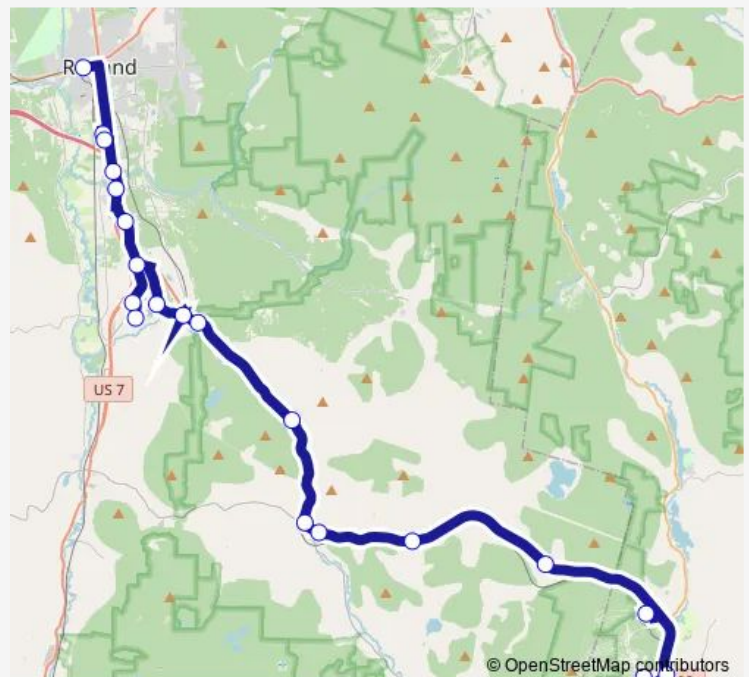

Route schedule

Rutland Multi-Modal Transit Center — Okemo

Monday 05:10-17:15

Tuesday 05:10-17:15

Wednesday 05:10-17:15

Thursday 05:10-17:15

Friday 05:10-17:15

Saturday 05:10-17:15

Sunday 05:10-17:15

Route info

Direction: Rutland Multi-Modal Transit Center

Stops: 20

Trip Duration: 0 hour 50 min

Direction

Okemo — Rutland Multi-Modal Transit Center

17 stops

[Open route schedule](#)

Okemo

Ludlow Park & Ride

Fox Lane and Route 100

Route 100 and Route 103

Sawyer Hill Rd.

Route 103 and Old Turnpike Road

Hortonville Road