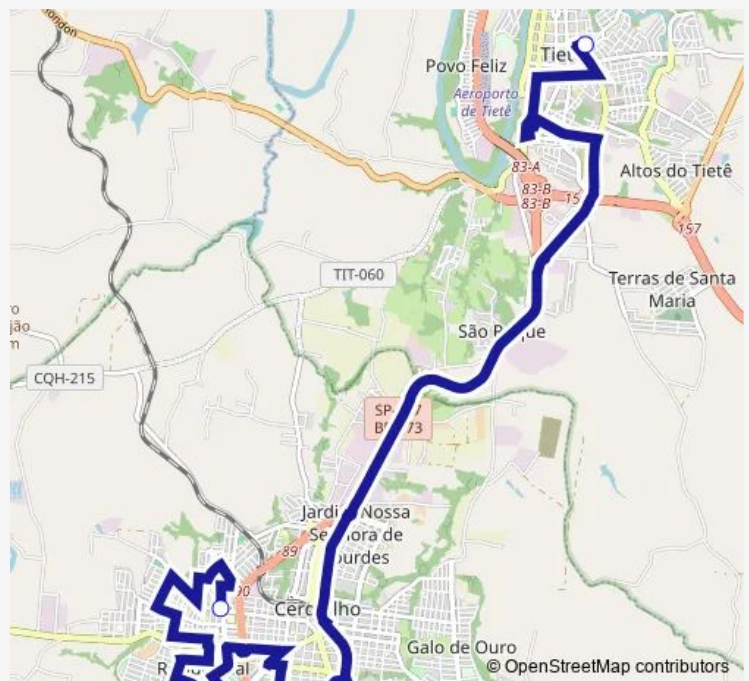

## Bus 6107 Tiete (Centro) /

[Go to website](#)**Direction**

Rua São José, 1030-1048 — Rua Padre Francisco da Costa Araujo Melo, 625-673

2 stops

[Open route schedule](#)

Rua São José, 1030-1048

Rua Padre Francisco da Costa Araujo Melo, 625-673

**Route schedule**

Rua São José, 1030-1048 — Rua Padre Francisco da Costa Araujo Melo, 625-673

Monday 17:00-23:00

Tuesday 17:00-23:00

Wednesday 17:00-23:00

Thursday 17:00-23:00

Friday 17:00-23:00

Saturday 21:00-23:00

Sunday 21:00-23:00

**Route info**

Direction: Rua São José, 1030-1048

Stops: 2

Trip Duration: 0 hour 40 min

■ 6107 — Tiete (Centro) /

6107 Bus time schedules and route maps are available in an offline PDF at [busmaps.com](https://busmaps.com). Use the [busmaps.com](https://busmaps.com) website to see live bus times, train schedule or subway schedule, and step-by-step directions for all public transit in Tiete

The schedule is provided in the local timezone. Times with "(+1)" indicate departures on the next day.

PDF file created on 2025-01-16

2024 BusMaps.com - All Rights Reserved