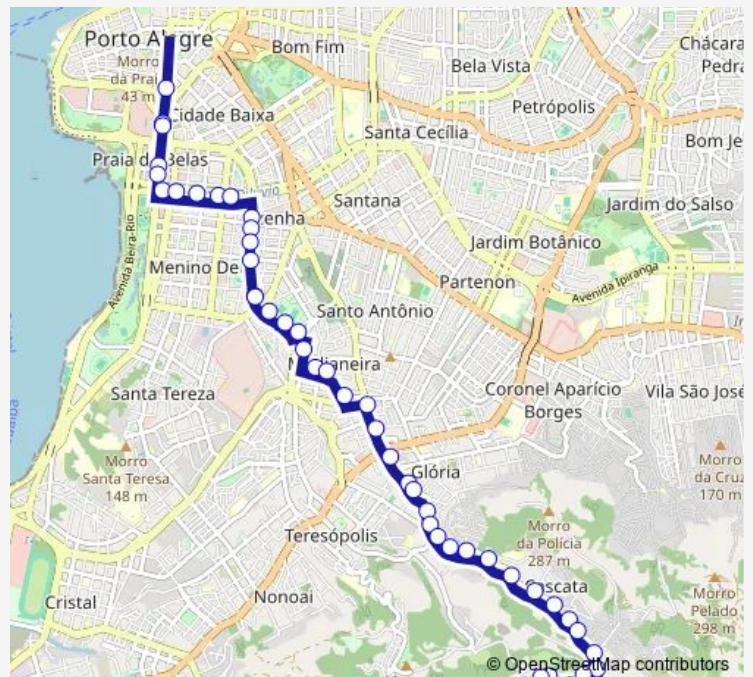

Monday	—
Tuesday	—
Wednesday	—
Thursday	—
Friday	—
Saturday	06:05-22:25
Sunday	06:05-22:25

Route info

Direction: Borges DE Medeiros DF 1210 EF Caixa Econômica

Stops: 46

Trip Duration: 0 hour 35 min

2531 — Renasceña / Retorno VIA Ipiranga