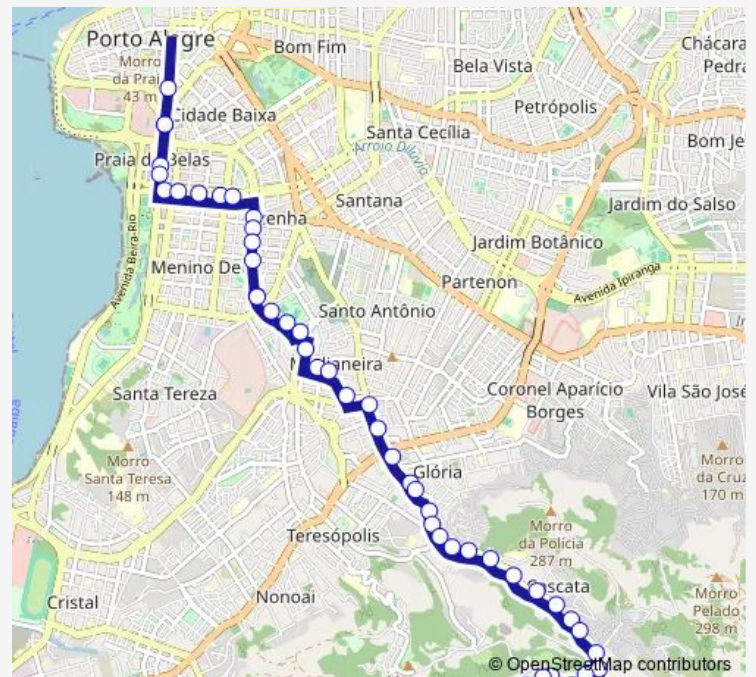

Monday —

Tuesday —

Wednesday —

Thursday —

Friday —

Saturday 06:05-22:25

Sunday 06:05-22:25

Route info

Direction: Borges DE Medeiros DF 1210 EF Caixa
Econômica

Stops: 47

Trip Duration: 0 hour 35 min

2531 — Renascença / Retorno VIA Ipiranga

CEL Neves 149

CEL Neves 283

CEL Neves DF 600

Prof Oscar Pereira 2177 Banrisul