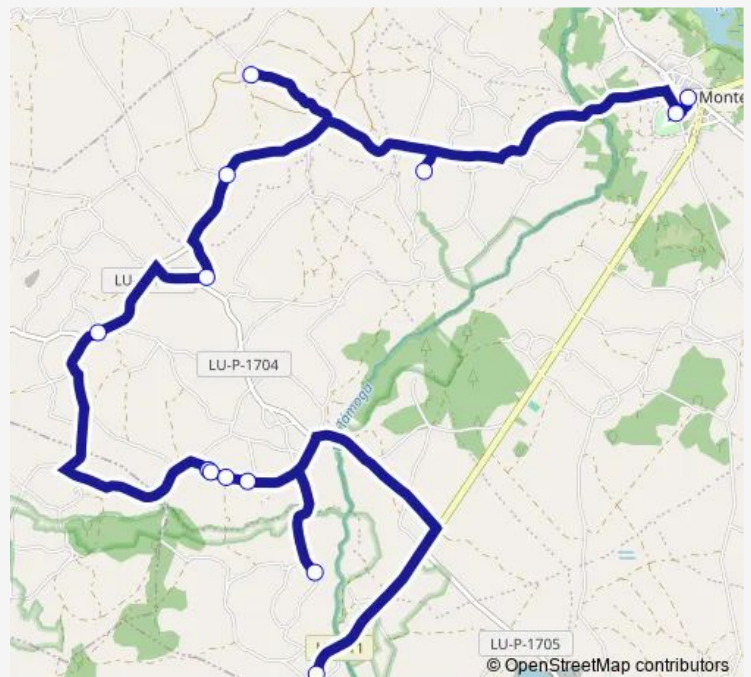

Friday 08:30

Saturday —

Sunday —

Route info

Direction: Cruce Toiral

Stops: 13

Trip Duration: 0 hour 35 min

■ XG720010 — Feira do Monte-Cruce Toiral

Cruce Toiral

Route schedule

Feira Do Monte — Cruce Toiral

Monday	15:45
Tuesday	15:45
Wednesday	15:45
Thursday	15:45
Friday	15:20
Saturday	—
Sunday	—

Route info

Direction: Feira Do Monte

Stops: 13

Trip Duration: 0 hour 35 min