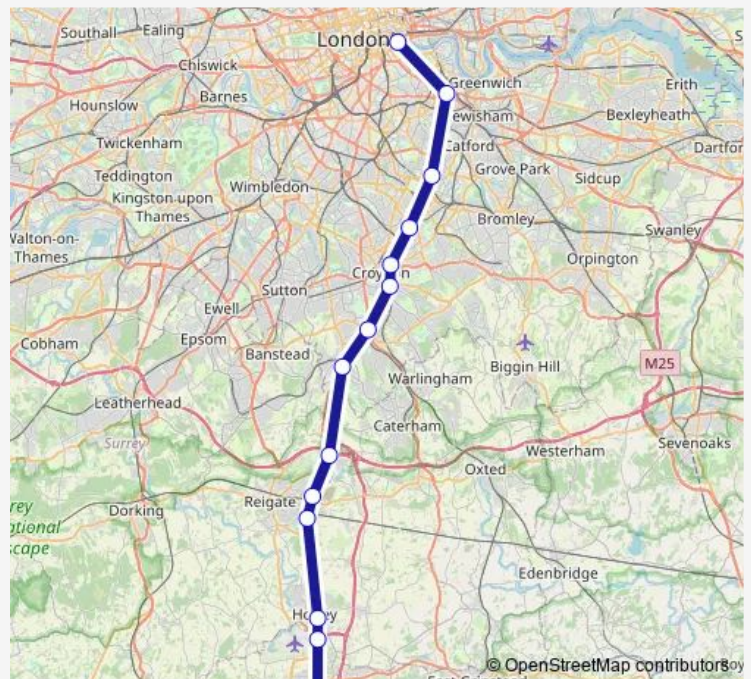

Wednesday 20:52

Thursday 20:52

Friday 20:52

Saturday —

Sunday 09:25-01:53⁺¹

Route info

Direction: London Bridge

Stops: 14

Trip Duration: 0 hour 49 min

■ TI:Lbg->Tbd — TL train service from LBG to Tbd

Direction

London Bridge — Three Bridges

14 stops

[Open route schedule](#)

London Bridge

New Cross Gate

Saturday

—

Sunday

07:19-23:45

Route info

Direction: London Bridge

Stops: 14

Trip Duration: 0 hour 57 min

Three Bridges

Route schedule

London Bridge — Three Bridges

Monday	—
Tuesday	—
Wednesday	—
Thursday	—
Friday	—
Saturday	—
Sunday	23:45

Route info

Direction: London Bridge

Stops: 13

Trip Duration: 0 hour 50 min