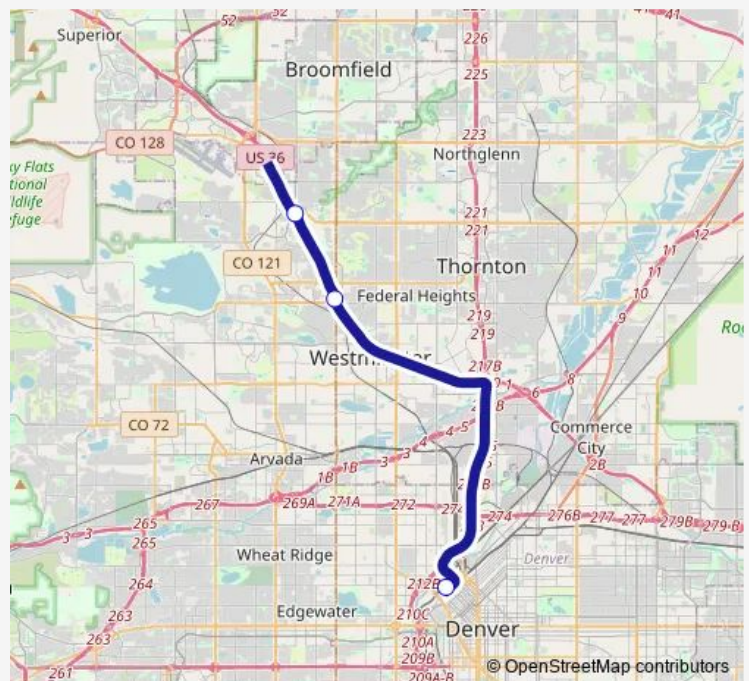

### Direction

Union Station Gate B17 — US 36 & Church Ranch Station Gate B

3 stops

[Open route schedule](#)

Union Station Gate B17

US 36 & Sheridan Station Gate D

US 36 & Church Ranch Station Gate B

### Route schedule

Union Station Gate B17 — US 36 & Church Ranch Station Gate B

Monday —

Tuesday —

Wednesday —

Thursday —

Friday —

Saturday —

### Route info

Direction: Union Station Gate B17

Stops: 3

Trip Duration: 0 hour 17 min

Ff3 — Flatiron Flyer

**Direction**

US 36 &amp; Broomfield Station Gate K — Union Station

5 stops

[Open route schedule](#)

US 36 &amp; Broomfield Station Gate K

US 36 &amp; Church Ranch Station Gate A

US 36 &amp; Sheridan Station Gate C

Park Ave West &amp; Wewatta St

Union Station

**Route schedule**

US 36 &amp; Broomfield Station Gate K — Union Station