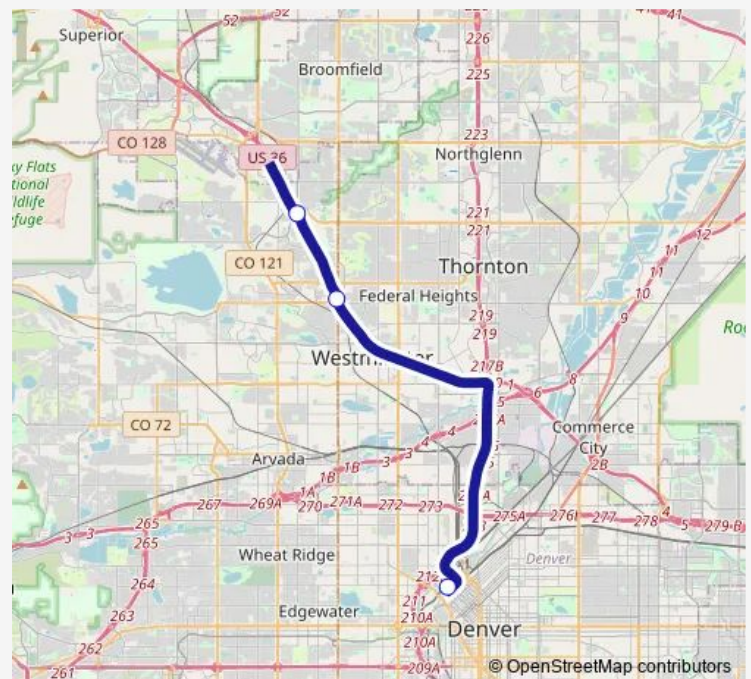

US 36 & Church Ranch Station Gate B

Route schedule

Union Station Gate B18 — US 36 & Church Ranch Station Gate B

Monday —

Tuesday —

Wednesday —

Thursday —

Friday —

Saturday —

Sunday 19:18-20:18

Route info

Direction: Union Station Gate B18

Stops: 3

Trip Duration: 0 hour 17 min

■ FF3 — Flatiron Flyer

Direction

US 36 & Broomfield Station Gate K — Union Station

5 stops

[Open route schedule](#)

US 36 & Broomfield Station Gate K

US 36 & Church Ranch Station Gate A

US 36 & Sheridan Station Gate C

Park Ave West & Wewatta St

Union Station

Route schedule

US 36 & Broomfield Station Gate K — Union Station

Monday	—
Tuesday	—
Wednesday	—
Thursday	—
Friday	—
Saturday	—
Sunday	19:58-20:58

Route info

Direction: US 36 & Broomfield Station Gate K