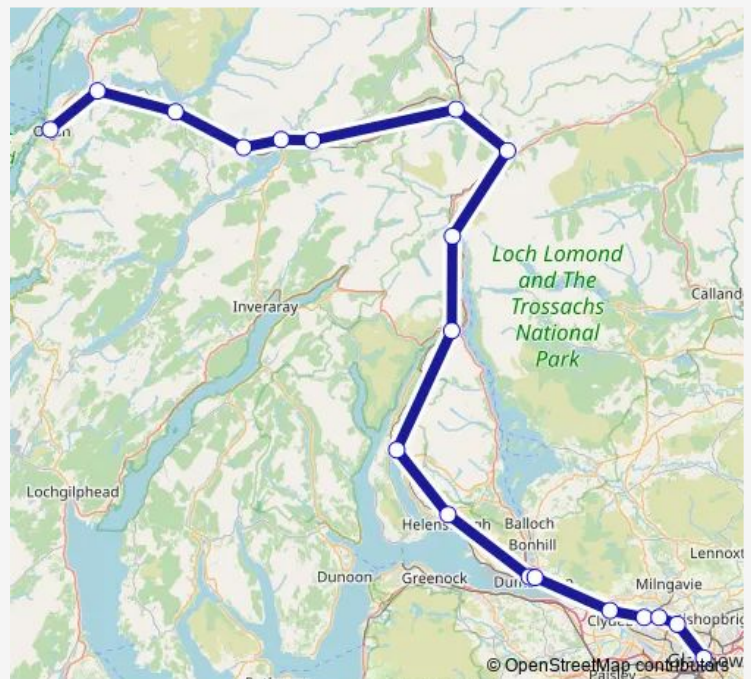

### Direction

Oban — Glasgow Queen Street

19 stops

[Open route schedule](#)

- Oban
- Connel Ferry
- Taynuilt
- Falls of Cruachan
- Loch Awe
- Dalmally
- Tyndrum Lower
- Crianlarich
- Ardlui
- Arrochar & Tarbet
- Garelochhead
- Helensburgh Upper
- Dalreoch
- Dumbarton Central
- Dalmuir
- Drumchapel
- Westerton
- Maryhill
- Glasgow Queen Street

### Route schedule

Oban — Glasgow Queen Street

Monday	08:57-18:11
Tuesday	08:57-18:11
Wednesday	08:57-18:11
Thursday	08:57-18:11
Friday	08:57-18:11
Saturday	08:57-20:37
Sunday	12:11-16:11

### Route info

Direction: Oban

Stops: 19

Trip Duration: 3 hour 6 min

■ Sr:Obn->Glq — SR train service from OBN to Glq

Sr:Obn->Glg Rail time schedules and route maps are available in an offline PDF at [busmaps.com](https://busmaps.com). Use the [busmaps.com](https://busmaps.com) website to see live bus times, train schedule or subway schedule, and step-by-step directions for all public transit in Glasgow