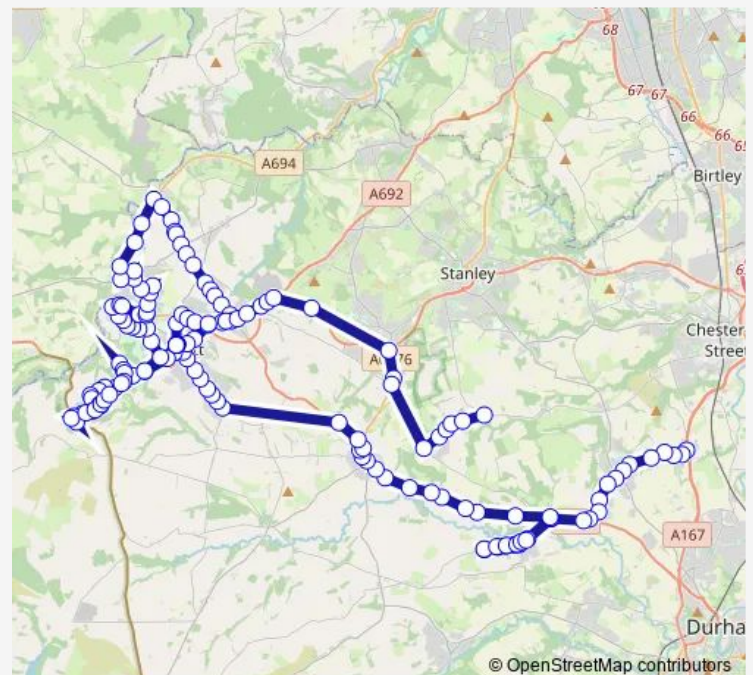

Finings Avenue

Stringer Terrace

Stringer Terrace

Route schedule

Red Lion — Whiteside Farm

Monday —

Tuesday —

Wednesday —

Thursday 16:30

Friday —

Saturday —

Sunday —

Route info

Direction: Red Lion

Stops: 149

Trip Duration: 3 hour 20 min