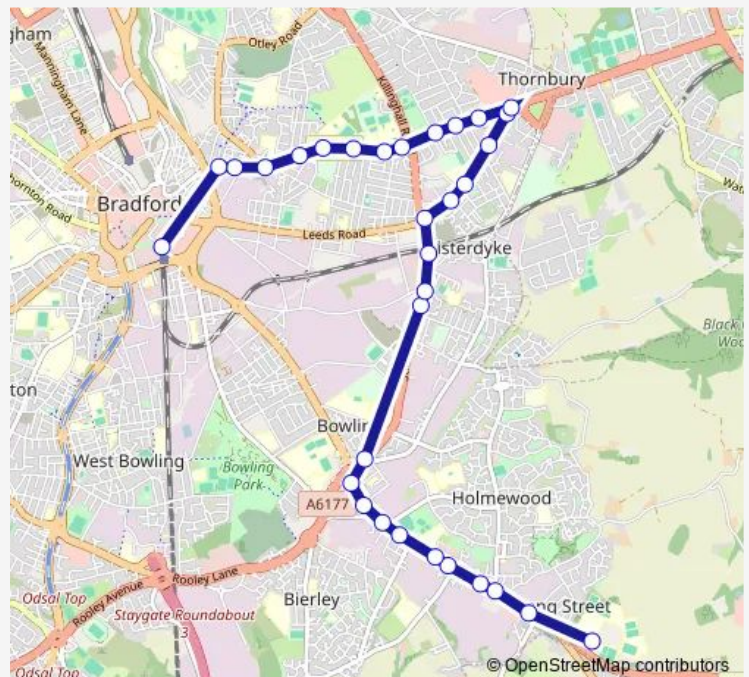

### Direction

Tong School — Bridge Street B1

32 stops

[Open route schedule](#)

- Tong School
- Avenue Retail Park
- Holme Lane
- Tong St Tennis Avenue
- Shetcliffe Lane Top
- Highfield
- Knowles Park West
- Rook Lane
- Tong St Melford Street
- Tong Street Harry St
- Sticker Lane
- Sticker Lane Dunelm
- Bowling Back Lane
- Laisterdyke
- Laisterdyke Junction
- Marsland Place
- Laisterdyke Academy
- Thornhill Place
- Thornbury B
- Thornbury C
- Rushton Avenue

### Route schedule

Tong School — Bridge Street B1

Monday	14:15
Tuesday	14:15
Wednesday	14:15
Thursday	14:15
Friday	14:15
Saturday	—
Sunday	—

### Route info

Direction: Tong School

Stops: 32

Trip Duration: 0 hour 50 min

■ T2 — Bradford Interchange - Tong Upper School

Leeds Old Road Aldi

Silverhill Road

Bradford Moor Park

## Direction

Bridge Street B1 — Tong School

30 stops

[Open route schedule](#)

Bridge Street B1

Nuttall Road

Harris Street

Barkerend Rd Harewood Street