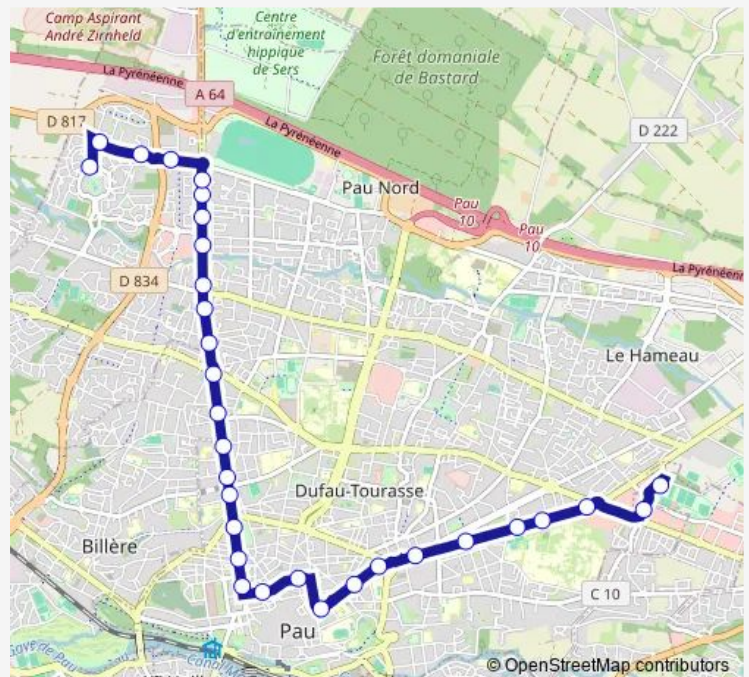

Méon

Route schedule

PAU Stades du Hameau — Lons Perlic

Monday	06:19-21:02
Tuesday	06:19-21:02
Wednesday	06:19-21:02
Thursday	06:19-21:02
Friday	06:19-21:02
Saturday	06:29-21:03
Sunday	—

Route info

Direction: PAU Stades du Hameau

Stops: 31

Trip Duration: 0 hour 30 min

St Julien

Lartigue

Le Mail

Feuillage

Daurat

Val d'Or

Saturday 06:18-21:03

Sunday —

Route info

Direction: Lons Perlic

Stops: 34

Trip Duration: 0 hour 30 min

Faisans

Edouard VII