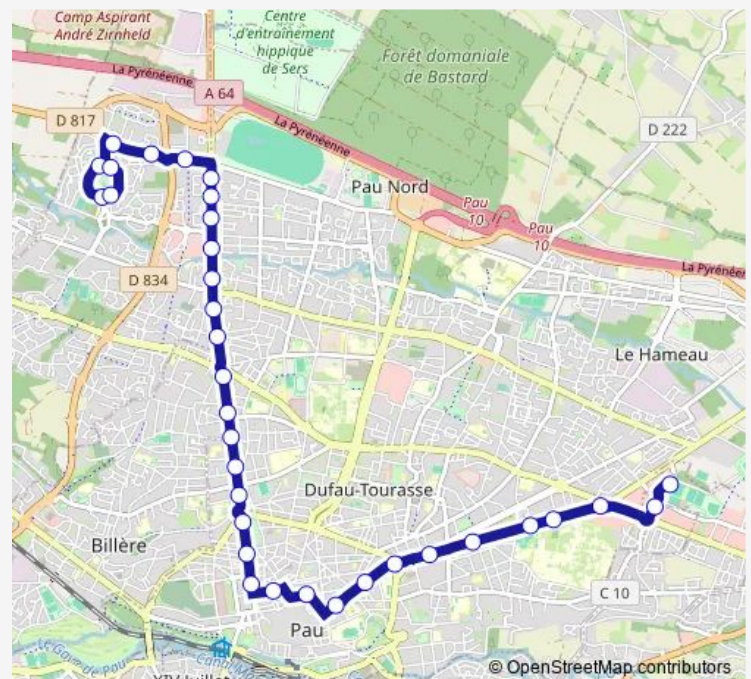

Méon

Route schedule

PAU Stades du Hameau — Lons Perlic

Monday	06:19-21:02
Tuesday	06:19-21:02
Wednesday	06:19-21:02
Thursday	06:19-21:02
Friday	06:19-21:02
Saturday	06:45-21:03
Sunday	—

Route info

Direction: PAU Stades du Hameau

Stops: 31

Trip Duration: 0 hour 31 min

T2 — Lons Perlic Sud <> PAU Stades du Hameau

St Julien

Lartigue

Le Mail

Feuillage

Daurat

Val d'Or

Paris Madrid

Pont Long

Farman

Lons Perlic

Direction

Lons Perlic — PAU Stades du Hameau

34 stops

Friday 06:18-21:01

Saturday 06:44-21:03

Sunday —

Route info

Direction: Lons Perlic

Stops: 34

Trip Duration: 0 hour 31 min

Faisans