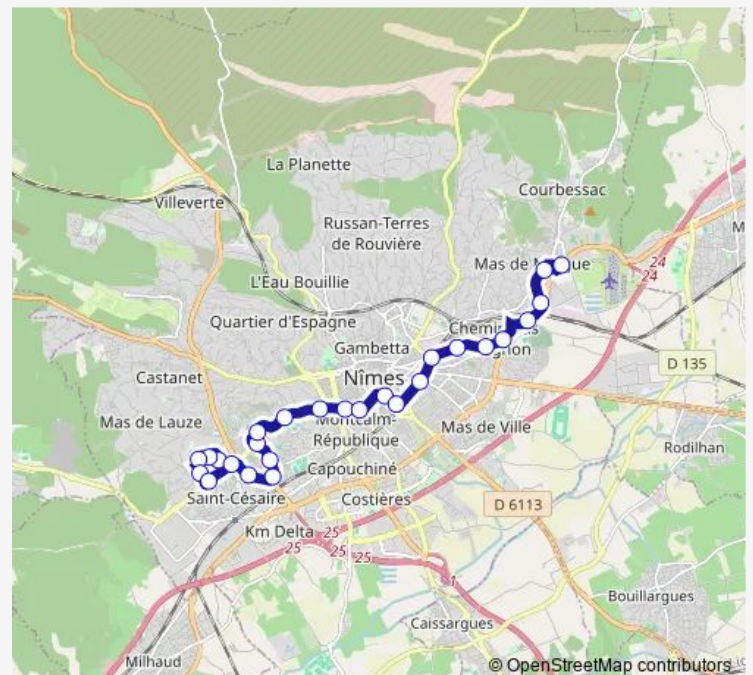

Direction

CHU Caremeau — Paloma

26 stops

[Open route schedule](#)

CHU Caremeau

Caremeau Nord

Caremeau Sud

FAC DE Medecine

Saint Dominique

Route schedule

CHU Caremeau — Paloma

Monday	05:23-21:43
Tuesday	05:23-21:43
Wednesday	05:23-21:43
Thursday	05:23-21:43
Friday	05:23-21:43
Saturday	05:23-21:43
Sunday	06:50-20:50

Route info

Direction: CHU Caremeau

Stops: 26

Trip Duration: 0 hour 40 min

Jean Moulin

Pont DE Justice

Jacques Baby

MAS DE Mingue

Paloma

Direction

Paloma — CHU Caremeau

26 stops

[Open route schedule](#)

Paloma

MAS DE Mingue

Jacques Baby

Pont DE Justice