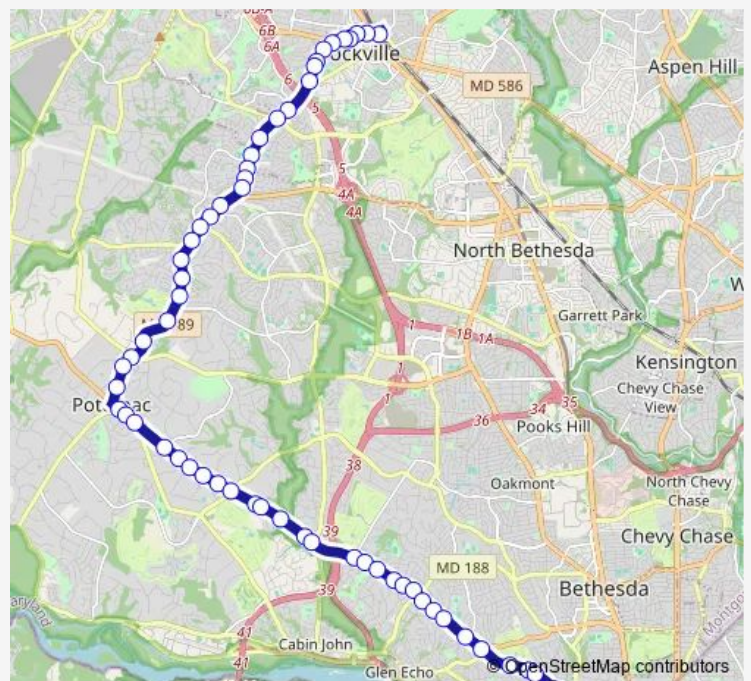

E Middle LN & Monroe St

E Middle LN & Gibbs St

W Montgomery AVE & Washington St

W Montgomery AVE & Adams St

Great Falls RD & Montgomery Ave

Great Falls RD & Williams St

Great Falls RD & Monument St

Great Falls RD & Winding Rose Dr

Great Falls RD & Maryland Ave

Falls RD & Fallsmead Way

Falls RD & Wooton Pkwy

Falls RD & Kersey Ln

Falls RD & Falls Chapel Way

Falls RD & Cold Spring Rd

Falls RD & Chilham Pl

Falls RD & Atwell Rd

Falls RD & Falls Farm Dr

Falls RD & Liberty Ln

Falls RD & Falls Chapel Way

Falls RD & Winterset Dr

Route schedule

Rockville Station & BAY A - East — Friendship Heights Station & BAY D

Monday	07:30-19:10
Tuesday	—
Wednesday	—
Thursday	07:30-19:10
Friday	—
Saturday	06:45-19:35
Sunday	06:45-19:35

Route info

Direction: Rockville Station & BAY A - East

Stops: 68

Trip Duration: 0 hour 42 min

T2 — T2-Rockville-Friendship Heights

Falls RD & Marseille Dr

Falls RD & Woodington Dr

Falls RD & Eldwick Way