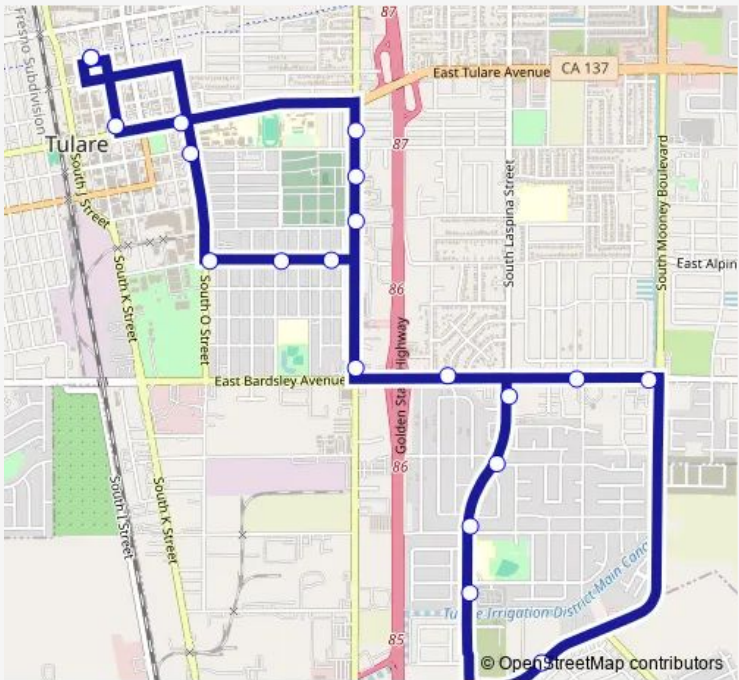

Bus T2 Southeast Tulare

[Go to website](#)

Direction
 Tulare Transit Center — Tulare Transit Center
 20 stops
[Open route schedule](#)

- Tulare Transit Center
- L St and Tulare Ave
- Tulare Ave and N St
- O St and Kern
- Martin Luther King and O St.
- Martin Luther King between R and S Street
- Martin Luther King between T and U Street
- Bardsley Ave at Irwin
- Bardsley at Mooney
- Foster Drive at Storeland
- Cypress School
- Laspina and Levin
- Laspina and Walnut
- Laspina and Bardsley
- Bardsley and Cardoza
- Blackstone at Bardsley
- Tulare Garden Apts.
- Tulare Cemetary
- Blackstone and Sequoia
- Tulare Transit Center

Route schedule
 Tulare Transit Center — Tulare Transit Center

Monday	07:00-19:00
Tuesday	07:00-19:00
Wednesday	07:00-19:00
Thursday	07:00-19:00
Friday	07:00-19:00
Saturday	07:00-19:00
Sunday	08:00-17:00

Route info
 Direction: Tulare Transit Center
 Stops: 20
 Trip Duration: 0 hour 34 min

T2 — Southeast Tulare **BusMaps**

T2 Bus time schedules and route maps are available in an offline PDF at busmaps.com. Use the busmaps.com website to see live bus times, train schedule or subway schedule, and step-by-step directions for all public transit in

The schedule is provided in the local timezone. Times with "(+1)" indicate departures on the next day.

PDF file created on 2025-01-16

2024 BusMaps.com - All Rights Reserved