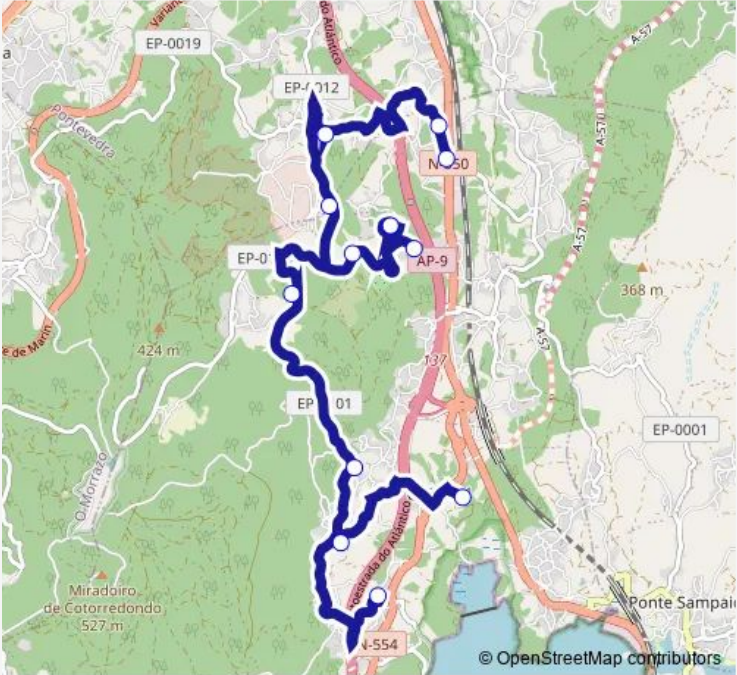

Bus XG672017 CPI DO Toural-Ramalleira

[Go to website](#)

Direction
 Ramalleira (Senra) — CPI do Toural
 12 stops
[Open route schedule](#)

- Ramalleira (Senra)
- Ramalleira (Palmera)
- Piñoi
- Cruce Brilat
- Campo Futbol
- Sabaians
- Vivero
- Regueira(Centro Reto)
- Cebreiros
- Buxeiros
- Casal DE Santa
- CPI do Toural

Route schedule
 Ramalleira (Senra) — CPI do Toural

Monday	07:50-15:30
Tuesday	07:50
Wednesday	07:50
Thursday	07:50
Friday	07:50
Saturday	—
Sunday	—

Route info
 Direction: Ramalleira (Senra)
 Stops: 12
 Trip Duration: 0 hour 44 min

XG672017 — CPI DO Toural-Ramalleira **BusMaps**

Direction

CPI do Toural — Ramalleira (Senra)

12 stops

[Open route schedule](#)

CPI do Toural

Casal DE Santa

Buxeiros

Saturday —

Sunday —

Route info

Direction: CPI do Toural

Stops: 12

Trip Duration: 0 hour 44 min

XG672017 Bus time schedules and route maps are available in an offline PDF at busmaps.com. Use the busmaps.com website to see live bus times, train schedule or subway schedule, and step-by-step directions for all public transit in Pontevedra