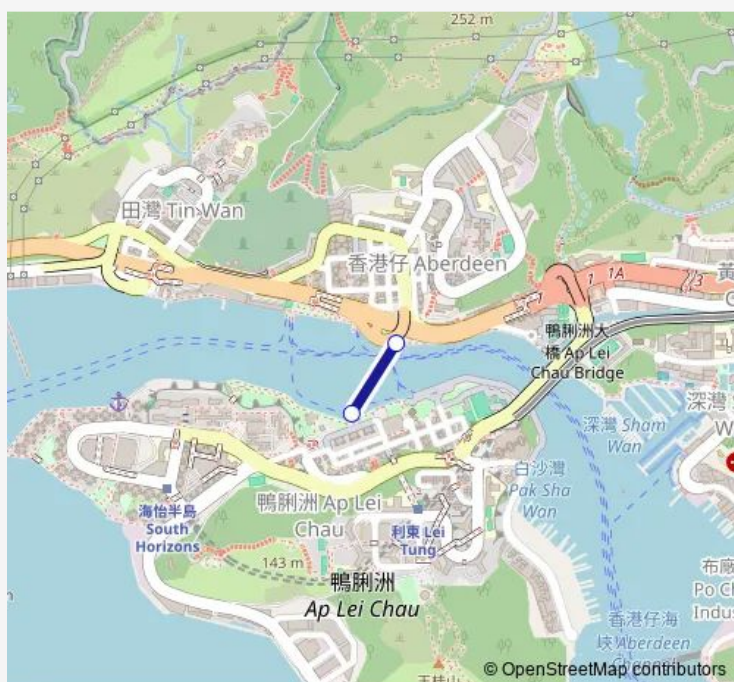

2 stops

[Open route schedule](#)

Aberdeen (Landing step outside Aberdeen Promenade)

Pontoon at Ap Lei Chau (outside Marina Habitat)

Route schedule

Aberdeen (Landing step outside Aberdeen Promenade) —
Pontoon at Ap Lei Chau (outside Marina Habitat)

Monday	07:10
Tuesday	07:10
Wednesday	07:10
Thursday	07:10
Friday	07:10
Saturday	07:10
Sunday	07:10

Route info

Direction: Aberdeen (Landing step outside Aberdeen Promenade)

Stops: 2

Trip Duration: 0 hour 4 min

■ Aberdeen - AP LEI Chau (Boarding AT Landing Step Outside Aberdeen Promenade)

BusMaps

Direction

Pontoon at Ap Lei Chau (outside Marina Habitat) — Aberdeen (Landing step outside Aberdeen Promenade)

2 stops

Monday	07:00
Tuesday	07:00
Wednesday	07:00
Thursday	07:00
Friday	07:00
Saturday	07:00
Sunday	07:00

Route info

Direction: Pontoon at Ap Lei Chau (outside Marina Habitat)

Stops: 2

Trip Duration: 0 hour 4 min