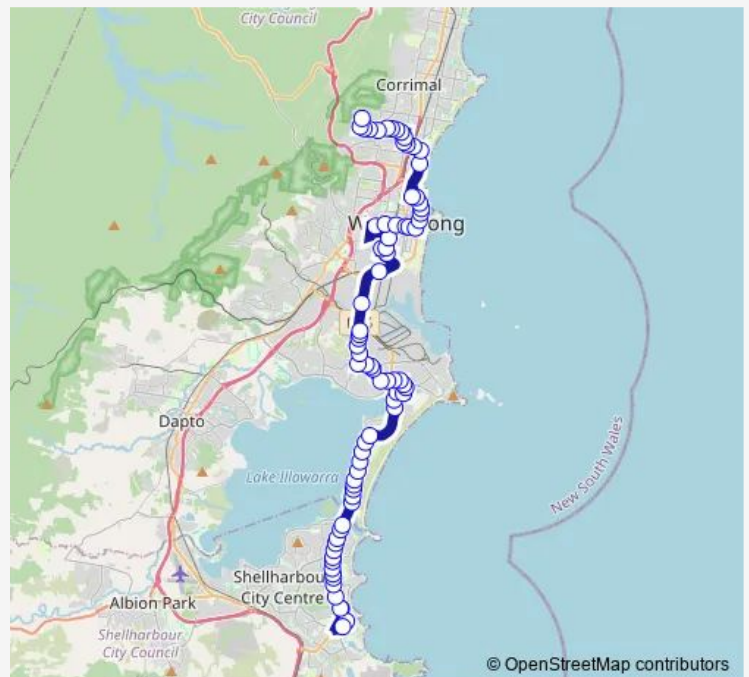

School Bus S234 Amity College to Chalmers St opp Hill Gr

[Go to website](#)

**Direction**

Amity College, Shellharbour Rd — Chalmers St Opp Hill Gr

78 stops

[Open route schedule](#)

- Amity College, Shellharbour Rd
- Mary St Opp Shellharbour Public School
- Addison St Opp Pioneer Park
- Shellharbour Rd Opp Amity College
- Shellharbour Rd After Woodlands Dr
- Shellharbour Rd Opp Barrack Av
- Shellharbour Rd After Roberts Av
- Shellharbour Rd Opp Jason Av
- Shellharbour Rd At Sunset Av
- Shellharbour Rd At William Av
- Shellharbour Rd Opp Terry Av
- Shellharbour Rd After Lake Entrance Rd
- Shellharbour Rd After Barnes St
- Shellharbour Rd Opp Warilla Grove Shops
- Shellharbour Rd Opp Peterborough Av
- Shellharbour Rd Before Pur Pur Av
- Windang Rd At Cedar Av
- Windang Rd At Boronia Av
- Windang Rd Before Oaklang Av
- Windang Rd Before Wattle St
- Windang Rd Opp Boundary Rd

Route schedule

Amity College, Shellharbour Rd — Chalmers St Opp Hill Gr

Monday	15:15
Tuesday	15:15
Wednesday	15:15
Thursday	15:15
Friday	15:15
Saturday	—
Sunday	—

Route info

Direction: Amity College, Shellharbour Rd

Stops: 78

Trip Duration: 1 hour 23 min

S234 — Amity College to Chalmers St opp Hill Gr

Windang Rd Opp Illawarra Golf Complex

Windang Rd Opp Bakers Lane

Windang Rd Opp Port Kembla Golf Club

Windang Rd Before Primbee Bypa

## Route info

Direction: Chalmers St At Margaret St

Stops: 75

Trip Duration: 1 hour 9 min

Crown St Opp New Dapto Rd

Strathhearn Av After Rawlinson Av

Strathearn Av Before Union St

Myrtle St At Union St