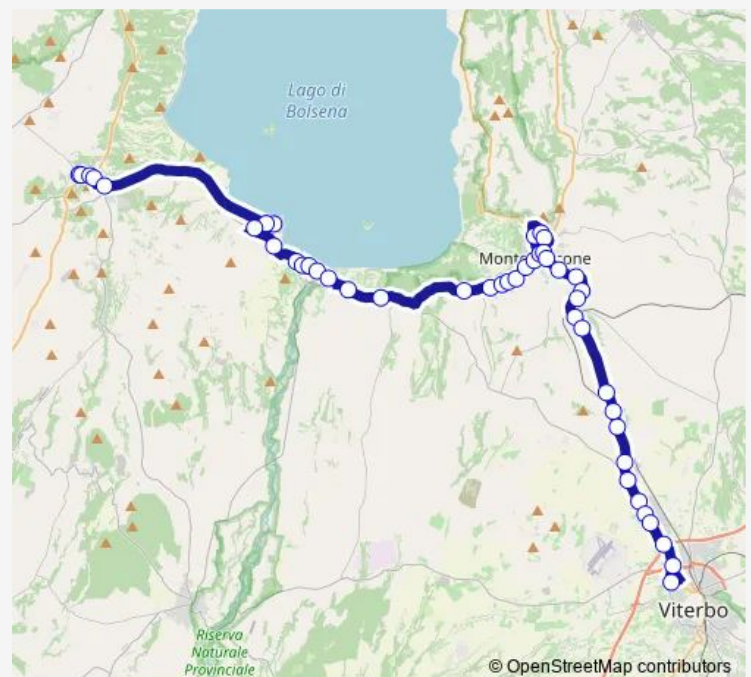

Montefiascone | Via Mosse Via Carpine # f588

Montefiascone | Mosse # f589

Montefiascone | Via Mosse Via 8 Marzo # f609

Route schedule

Valentano | Via Marconi Via Roma # f392 — VITERBO | Riello # f641

Monday	06:30
Tuesday	06:30
Wednesday	06:30
Thursday	06:30
Friday	06:30
Saturday	06:35
Sunday	—

Route info

Direction: Valentano | Via Marconi Via Roma # f392

Stops: 47

Trip Duration: 1 hour 0 min

Valentano - Viterbo # Va789a

Montefiascone | Via Tartarola Via S. Francesco # f590

Montefiascone | Via Verentana Via Bandita # f606