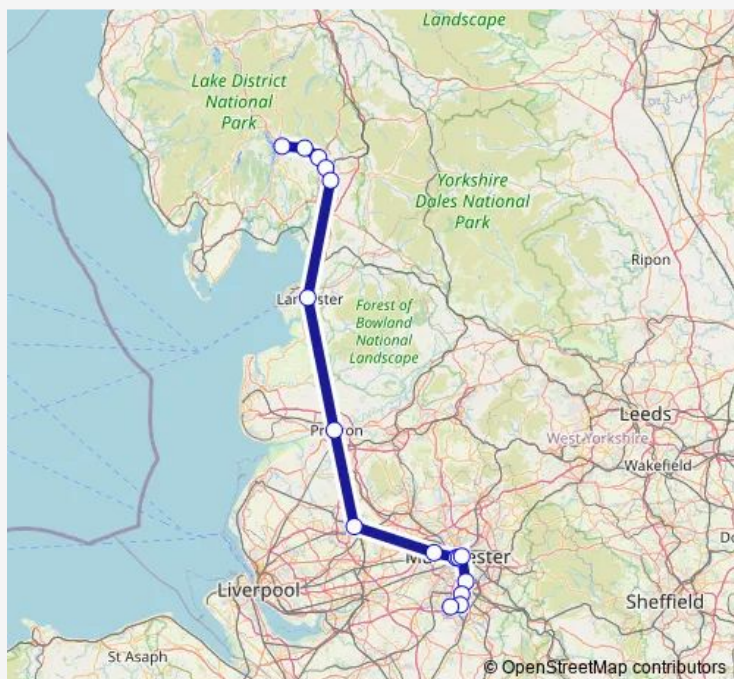

Monday 09:14-18:56

Tuesday 09:14-18:56

Wednesday 09:14-18:56

Thursday 09:14-18:56

Friday 09:14-18:56

Saturday 09:14-18:57

Sunday —

Route info

Direction: Windermere

Stops: 16

Trip Duration: 2 hour 24 min

■ Nt:Wdm->Mia — NT train service from WDM to Mia

Direction

Windermere — Manchester Airport

15 stops

[Open route schedule](#)

Windermere

Staveley

Burneside (Cumbria)

Kendal

Oxenholme Lake District

Lancaster

Preston

Wigan North Western

—

Friday

—

Saturday

—

Sunday

13:08-19:01

Route info