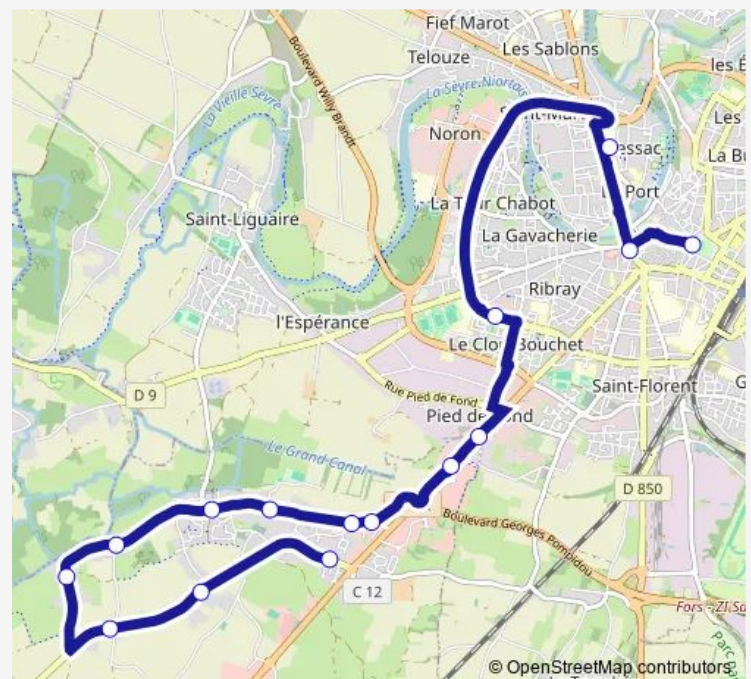

Tuesday 07:17

Wednesday 07:17

Thursday 07:17

Friday 07:17

Saturday —

Sunday —

Route info

Direction: Montamise

Stops: 15

Trip Duration: 0 hour 43 min

■ L111 — Bessines-Pôle Atlantique

L111 Bus time schedules and route maps are available in an offline PDF at busmaps.com. Use the busmaps.com website to see live bus times, train schedule or subway schedule, and step-by-step directions for all public transit in Niort