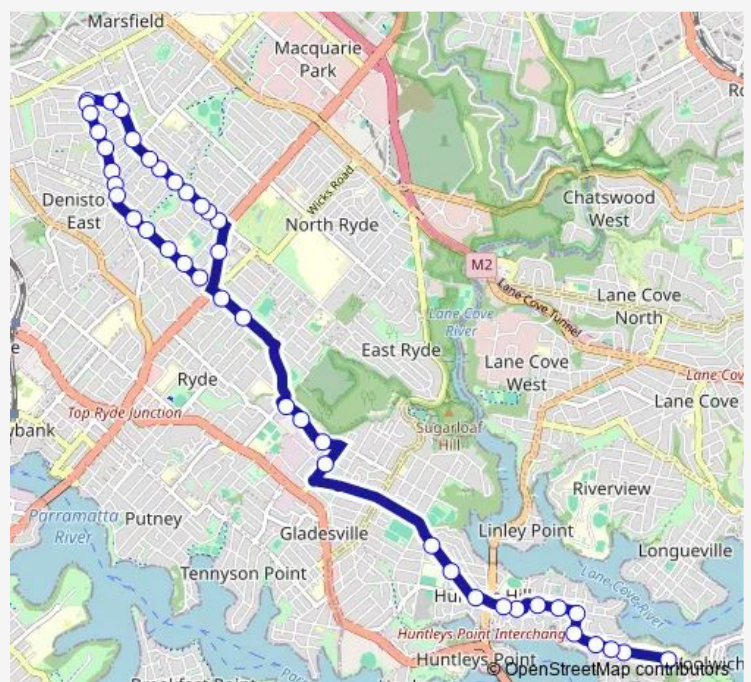

Higginbotham Rd At Lyndhurst St

43A Higginbotham Rd

Higginbotham Rd Before Cressy Rd

Quarry Rd After Jones St

Quarry Rd After Dobson Cres

Lane Cove Rd Opp Byron Park

Route schedule

Woolwich Rd Opp Marist Sisters College, Stand A — Quarry Rd After Arthur St

Monday	15:25
Tuesday	15:25
Wednesday	15:25
Thursday	15:00
Friday	15:25
Saturday	—
Sunday	—

Route info

Direction: Woolwich Rd Opp Marist Sisters College, Stand A

Stops: 43

Trip Duration: 0 hour 33 min

585w — Marist Sisters Woolwich to Quarry and Lane Cove Rds

Bridge Rd Opp Eastview Av

Bridge Rd At Smalls Rd

Bridge Rd Opp Flinders Rd

Bridge Rd Opp Brendon St

Bridge Rd At Dorothy St

Bridge Rd Before Ellen St

Bridge Rd At Watts Rd

Abuklea Rd After Donovan St

Stops: 50

Trip Duration: 0 hour 37 min

Quarry Rd After Arthur St

Quarry Rd After Lane Cove Rd

Quarry Rd Opp Woodbine Cres

Quarry Rd Opp Jones St

Pidding Park, Pidding Rd

Higginbotham Rd After Cressy Rd