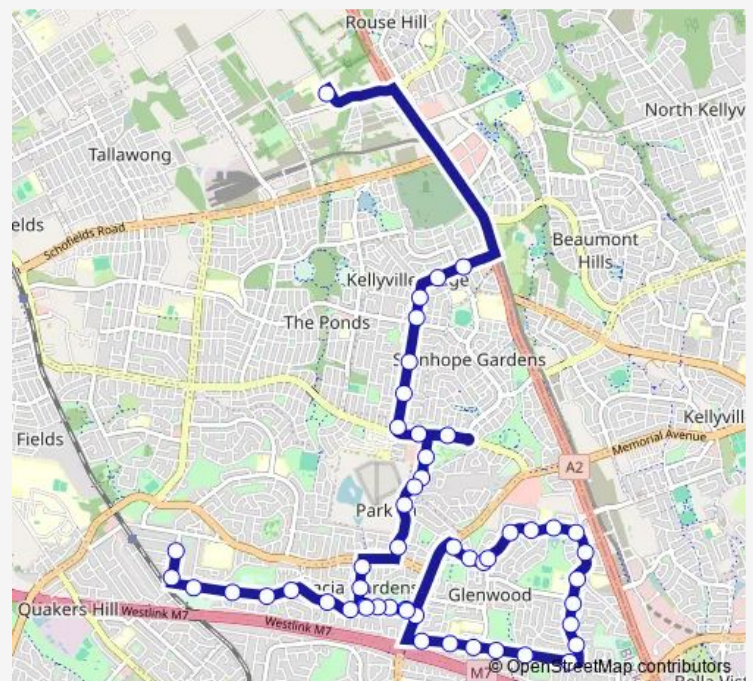

School Bus 6502 Rouse Hill Anglican College to Quakers Hill

[Go to website](#)

**Direction**

Rouse Hill Anglican College — Highfield Rd Opp Quakers Hill Uniting Church

51 stops

[Open route schedule](#)

- Rouse Hill Anglican College
- Merriville Rd At Perfection Av
- Merriville Rd At Whitehall St
- Conrad Rd After Armour Av
- Conrad Rd Before Palace St
- Conrad Rd After Gunsynd St
- Conrad Rd At Oakvale Av
- Conrad Rd Before Stanhope Pkwy
- Stanhope Pkwy Opp Stanhope Village Shopping Centre
- Stanhope Pkwy Opp Blacktown Leisure Centre Stanhope
- Blacktown Leisure Centre Stanhope, Sentry Dr
- Sentry Dr Opp Golden Gr
- Sentry Dr Before Phoenix Av
- Sentry Rd Opp Parklea Correctional Centre
- Sentry Rd Opp Parklea Dr
- Chase Dr Opp Bouvardlia Ct
- Quakers Hill East Public School, Chase Dr
- Wilson Rd After Chase Dr
- Wilson Rd Opp Trevor Toms Dr
- Wilson Rd At Tamarind Dr
- Sorrento Dr After Sunnyholt Rd

Route schedule

Rouse Hill Anglican College — Highfield Rd Opp Quakers Hill Uniting Church

Monday	15:51
Tuesday	15:51
Wednesday	15:51
Thursday	15:51
Friday	15:51
Saturday	—
Sunday	—

Route info

Direction: Rouse Hill Anglican College

Stops: 51

Trip Duration: 0 hour 47 min

6502 — Rouse Hill Anglican College to Quakers Hill

Sorrento Dr After Dare St

Sorrento Dr At Glenwood Park Dr

Glenwood Park Dr After Sorrento Dr

Glenwood Park Dr At Thompson Cres

Glenwood Park Dr At Frame Cl

Glenwood Park Dr Before Ipswich Av

Glenwood Park Dr At Tarwin Av

Glenwood Park Dr After Sharrock Av

Glenwood Park Dr After Shaun St

Glenwood Park Dr Opp Ridge St

Glenwood Park Dr Opp Peak St