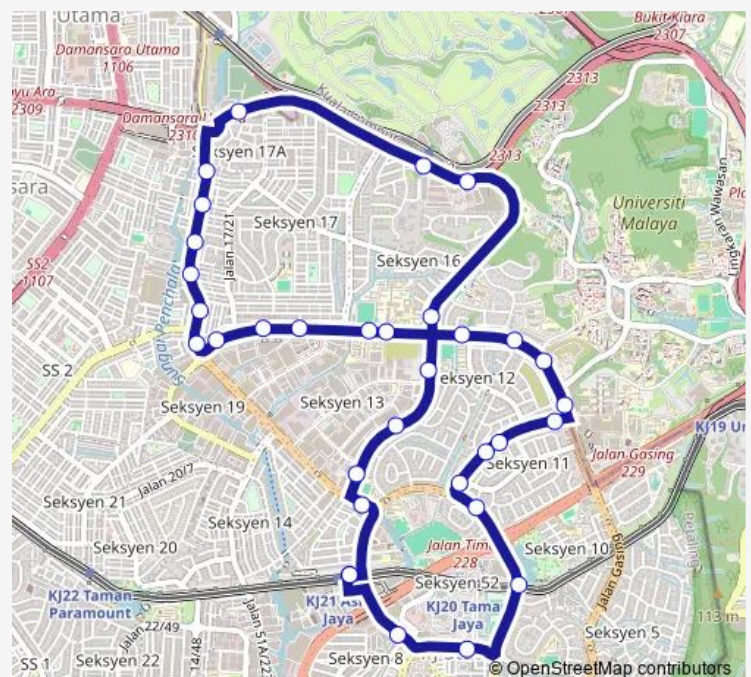

Pj237 Pusat Asasi UIA (Selatan)

Pj238 Masjid Kolej Islam

Pj245 SMK Sultan ABD Samad (Timur)

Route schedule

Pj436 LRT Asia Jaya — Pj436 LRT Asia Jaya

Monday 06:00-21:30

Tuesday 06:00-21:30

Wednesday 06:00-21:30

Thursday 06:00-21:30

Friday 06:00-21:30

Saturday 06:00-21:30

Sunday 06:00-21:30

Route info

Direction: Pj436 LRT Asia Jaya

Stops: 33

Trip Duration: 0 hour 10 min

T786 — Stesen LRT Asia Jaya ~ Stesen MRT Phileo Damansara

Pj246 Mahsa Avenue

Pj247 Mahsa University (Timur)

Pj248 Ppum Main Gate

Pj251 University Tower

Pj252 SK Sultan Alam Shah 2

Pj253 Gerak Budaya

Pj254 Condominium Ehsan Ria