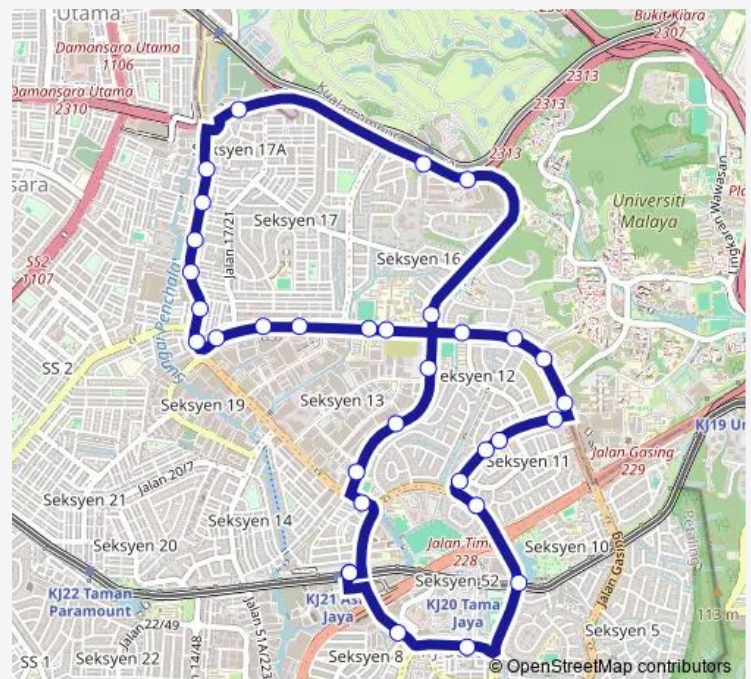

Pj237 Pusat Asasi UIA (Selatan)

Pj238 Masjid Kolej Islam

Pj245 SMK Sultan ABD Samad (Timur)

Route schedule

Pj436 LRT Asia Jaya — Pj436 LRT Asia Jaya

Monday	06:00-21:30
Tuesday	06:00-21:30
Wednesday	06:00-21:30
Thursday	06:00-21:30
Friday	06:00-21:30
Saturday	06:00-21:30
Sunday	06:00-21:30

Route info

Direction: Pj436 LRT Asia Jaya

Stops: 33

Trip Duration: 0 hour 12 min

T786 — Stesen LRT Asia Jaya ~ Stesen MRT Phileo Damansara

Pj246 Mahsa Avenue

Pj247 Mahsa University (Timur)

Pj248 Ppum Main Gate