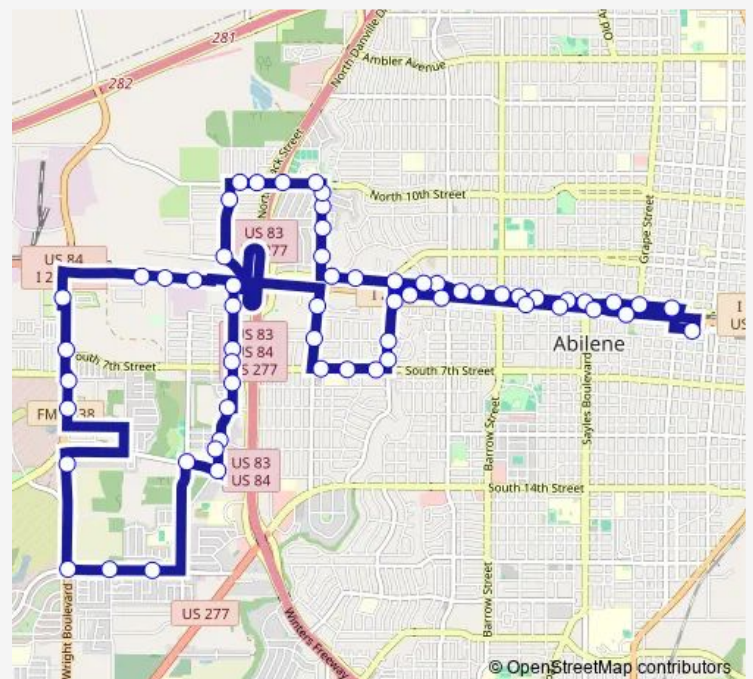

North 1st at Radiant

North 1st at Westwood

North 1st at North Leggett

North 1st at The Spot

North 1st at Pioneer

Pioneer at Firestation

Pioneer at North 7th

Pioneer at Congress

Pioneer at North 9th

North 10th at Jefferson

North 10th at North Danville

Route schedule

North 1st at Orange — Transit Center

Monday —

Tuesday —

Wednesday —

Thursday —

Friday —

Saturday 07:17-17:17

Sunday —

Route info

Direction: North 1st at Orange

Stops: 61

Trip Duration: 0 hour 50 min

■ S29 — Westgate

North 10th at Roma

North 10th at Harmony

Plaza at Congress

Plaza at North 1st

Alameda at Steffens

Alameda at Aztec

Alameda at Taos