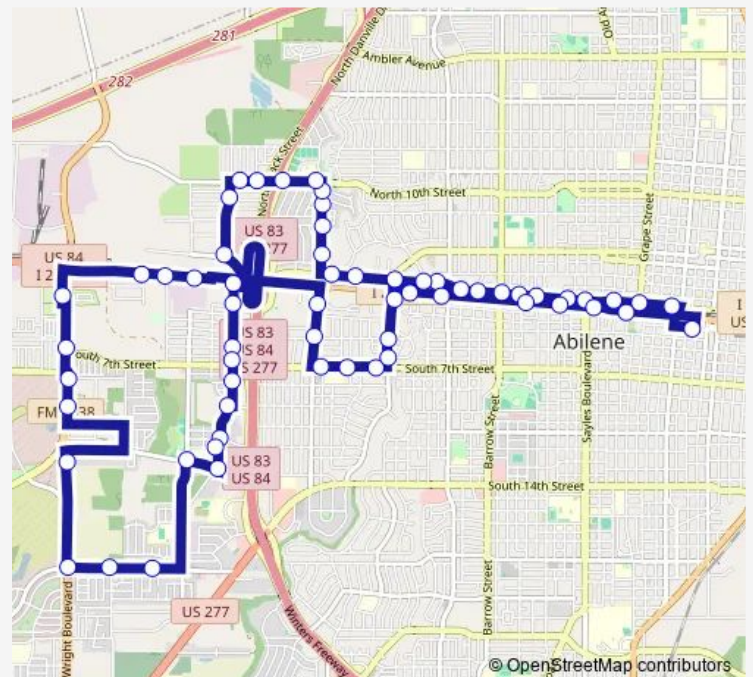

North 1st at Radiant

North 1st at Westwood

North 1st at North Leggett

North 1st at The Spot

North 1st at Pioneer

Pioneer at Firestation

Pioneer at North 7th

Pioneer at Congress

Pioneer at North 9th

North 10th at Jefferson

North 10th at North Danville

Route schedule

North 1st at Orange — Transit Center

Monday	—
Tuesday	—
Wednesday	—
Thursday	—
Friday	—
Saturday	07:17-17:17
Sunday	—

Route info

Direction: North 1st at Orange

Stops: 61

Trip Duration: 0 hour 50 min

■ S29 — Westgate

North 10th at Roma

North 10th at Harmony

Plaza at Congress

Plaza at North 1st

Alameda at Steffens

Alameda at Aztec

Alameda at Taos

Alameda at South 7th

Alameda at Shenandoah

Springbrook at Presidio

Presidio at Fairmont