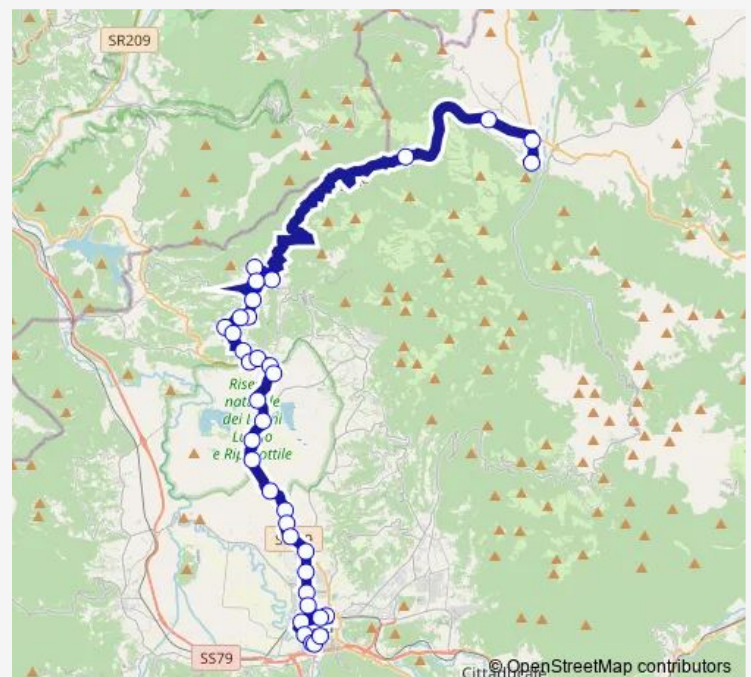

Rivodutri | Vignaletto # f9179

Rivodutri | Ponte Crispolti # f9180

Rieti | Ponte Crispolti # f9212

Rieti | Via Ternana Via Settecamini # f9213

Rieti | San Nicola # f9214

Route schedule

Leonessa | Via Mola # f9057 — Rieti | Piazza Cavour # f1068

Monday	—
Tuesday	—
Wednesday	—
Thursday	—
Friday	—
Saturday	15:10
Sunday	—

Route info

Direction: Leonessa | Via Mola # f9057

Stops: 36

Trip Duration: 1 hour 10 min

Leonessa - Rieti # Tz15a

Rieti | Via Ternana (Km 43) # f9216