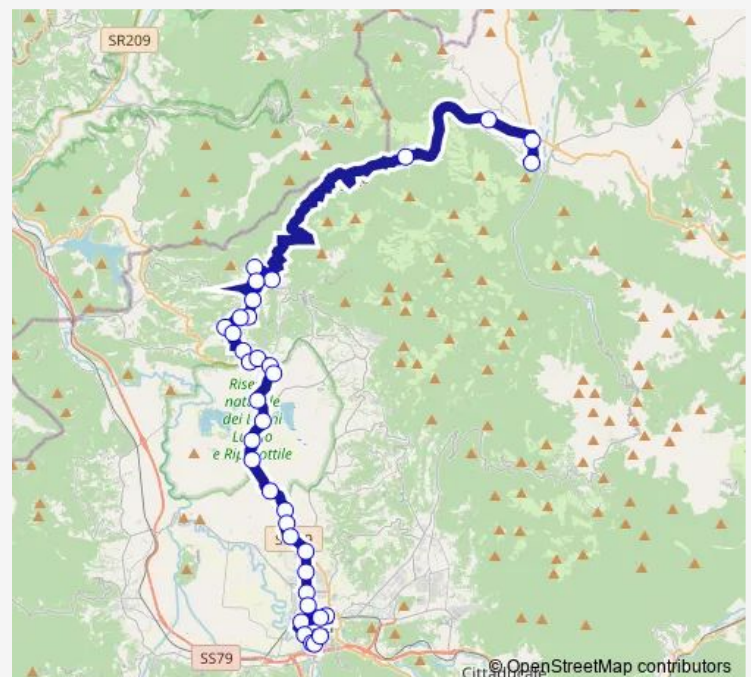

Monday —

Tuesday —

Wednesday —

Thursday —

Friday —

Saturday 15:10

Sunday —

Route info

Direction: LEONESSA | Via Mola # f9057

Stops: 36

Trip Duration: 1 hour 10 min

■ Leonessa - Rieti # Tz15a

RIETI | Via Ternana (Km 43) # f9216

RIETI | Via Ternana (Km 44) # f9217

RIETI | Basso Cottano # f9218