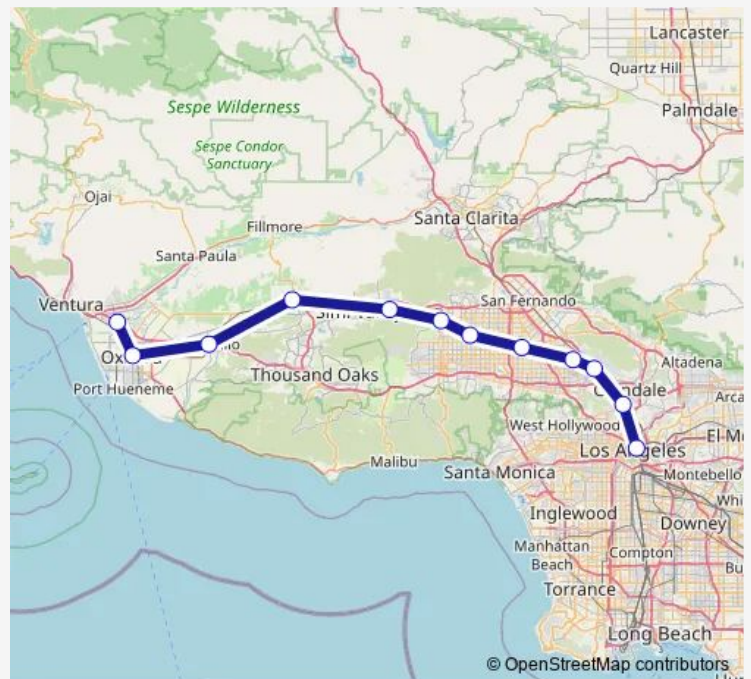

Rail Metrolink Ventura County Line

[Go to website](#)

Direction

East Ventura Metrolink Station — L. A. Union Station Metrolink Station

12 stops

[Open route schedule](#)

East Ventura Metrolink Station

Oxnard Metrolink Station

Downtown Burbank Metrolink Station

Glendale Metrolink Station

L. A. Union Station Metrolink Station

Route schedule

East Ventura Metrolink Station — L. A. Union Station Metrolink Station

Monday 04:24-17:11

Tuesday 04:24-17:11

Wednesday 04:24-17:11

Thursday 04:24-17:11

Friday 04:24-17:11

Saturday 13:10-16:14

Sunday 13:10-16:14

Route info

Direction: East Ventura Metrolink Station

Stops: 12

Trip Duration: 1 hour 43 min

Metrolink Ventura County Line

Direction

L. A. Union Station Metrolink Station — East Ventura Metrolink Station

12 stops

[Open route schedule](#)

L. A. Union Station Metrolink Station