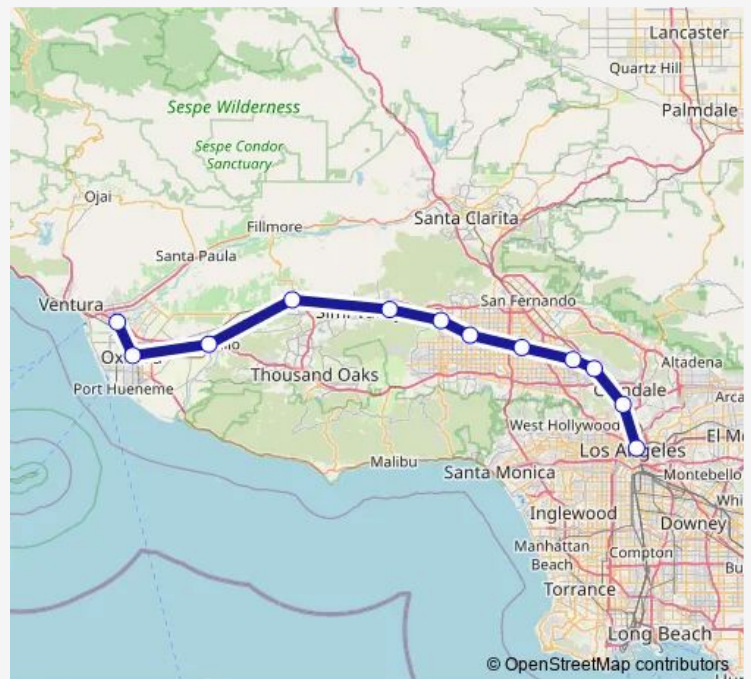

**Rail Metrolink Ventura County Line**

[Go to website](#)

**Direction**

East Ventura Metrolink Station — L. A. Union Station Metrolink Station

12 stops

[Open route schedule](#)

East Ventura Metrolink Station

Downtown Burbank Metrolink Station

Glendale Metrolink Station

L. A. Union Station Metrolink Station

**Route schedule**

East Ventura Metrolink Station — L. A. Union Station Metrolink Station

Monday 04:20-17:11

Tuesday 04:20-17:11

Wednesday 04:20-17:11

Thursday 04:20-17:11

Friday 04:20-17:11

Saturday 13:10-16:14

Sunday 13:10-16:14

**Route info**

Direction: East Ventura Metrolink Station

Stops: 12

Trip Duration: 1 hour 47 min

Metrolink Ventura County Line

**Direction**

L. A. Union Station Metrolink Station — East Ventura Metrolink Station

12 stops

[Open route schedule](#)

L. A. Union Station Metrolink Station